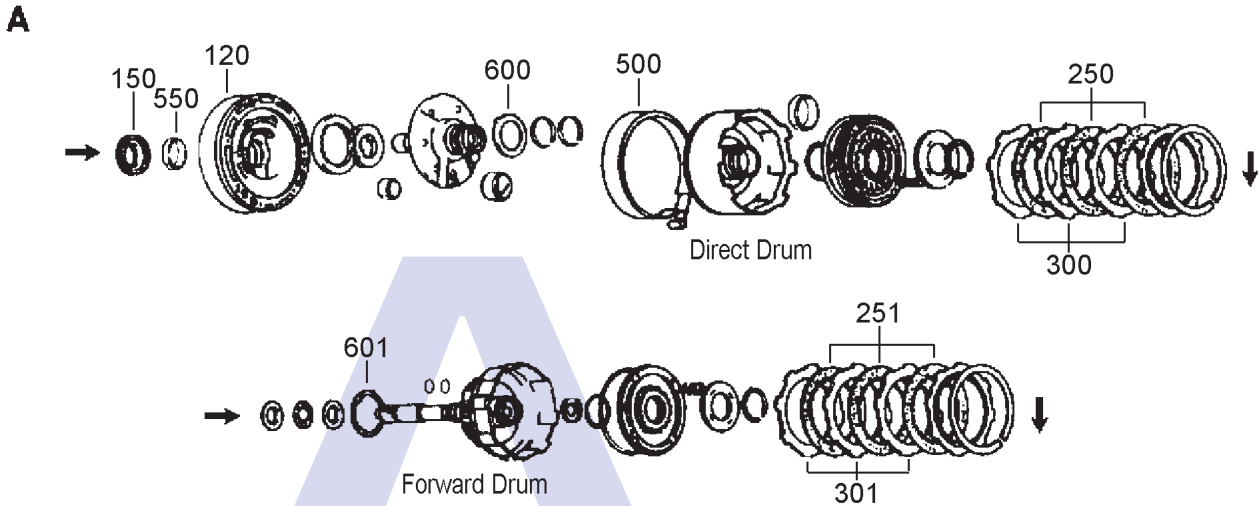

A210, MX17

SUZUKI SWIFT 89-98, DAIHATSU CHARADE 88-92

AUTOMATIC CHOICE

THE AUTOMATIC TRANSMISSION PARTS WAREHOUSE

A210, MX17

SUZUKI SWIFT 89-98, DAIHATSU CHARADE 88-92

AUTOMATIC CHOICE

THE AUTOMATIC TRANSMISSION PARTS WAREHOUSE

ILL NO.	DESCRIPTION	YEARS	QTY	PART NO
KITS				
Kit	Overhaul A210, MX17 Suzuki Swift	85-ON	1	A210.OHK01
GASKETS				
100C	Pan Gasket	85-ON	1	A210.GAS01
RUBBER COMPONENTS				
120A	Pump O Ring	83-ON	1	A130.OR01
NI	Sealing Tube (Intermediate Brake to Case)....	83-ON	1	A140.TU01
METAL CLAD SEALS				
150A	Converter Seal	83-ON	1	BW55.MCS01
SEALING RINGS				
FRICTION PLATES				
Kit	Friction Plate (Alto)	85-ON	1	A130.FRK52
250A	Direct Clutch (125mm OD x 1.70mm x 40T) ..	85-97	2-4	A130.FRP01
251A	Forward Clutch (125mm OD x 1.70mm x 40T) ..	85-97	2-4	A130.FRP01
252B	Intermediate Brake (140mm OD x 1.70mm x 33T) ..	83-ON	2-3	A130.FRP02
253B	Low & Reverse Brake (140mm OD x 1.70mm x 33T) ..	85-97	4	A130.FRP02
STEEL PLATES				
Kit	Steel Plate (Alto)	85-ON	1	MX17.STK51
300A	Direct Clutch (105mm ID x 1.80mm x 8T)	85-97	3-4	A130.STP01
301A	Forward Clutch (105mm ID x 1.80mm x 8T)	85-97	3-4	A130.STP01
302B	Intermediate Brake (wide Spline) (115mm ID x 1.80mm x 12T)	83-ON	3-4	A130.STP03
303B	Low & Reverse (115mm ID x 1.80mm x 12T)	85-97	4	A130.STP04
FILTERS				
450C	Filter	85-97	1	A210.FIL01
BANDS				
500A	Intermediate Band	85-ON	1	A210.BAN01
BUSHINGS				
Kit	Bush Kit	83-ON	1	A140.BK01
550A	Pump Body	83-ON	1	BW55.BUS01

ILL NO.	DESCRIPTION	YEARS	QTY	PART NO
THRUST WASHERS & BEARINGS				
600A	Thrust Washer (Stator to Direct Drum).....	83-ON	1	A140.THW02
601A	Thrust Washer (Direct to Forward Drum)	83-ON	1	A140.THW03
SPECIAL ITEMS				
NI	Repair Manual (ATSG).....			A210.MAN01