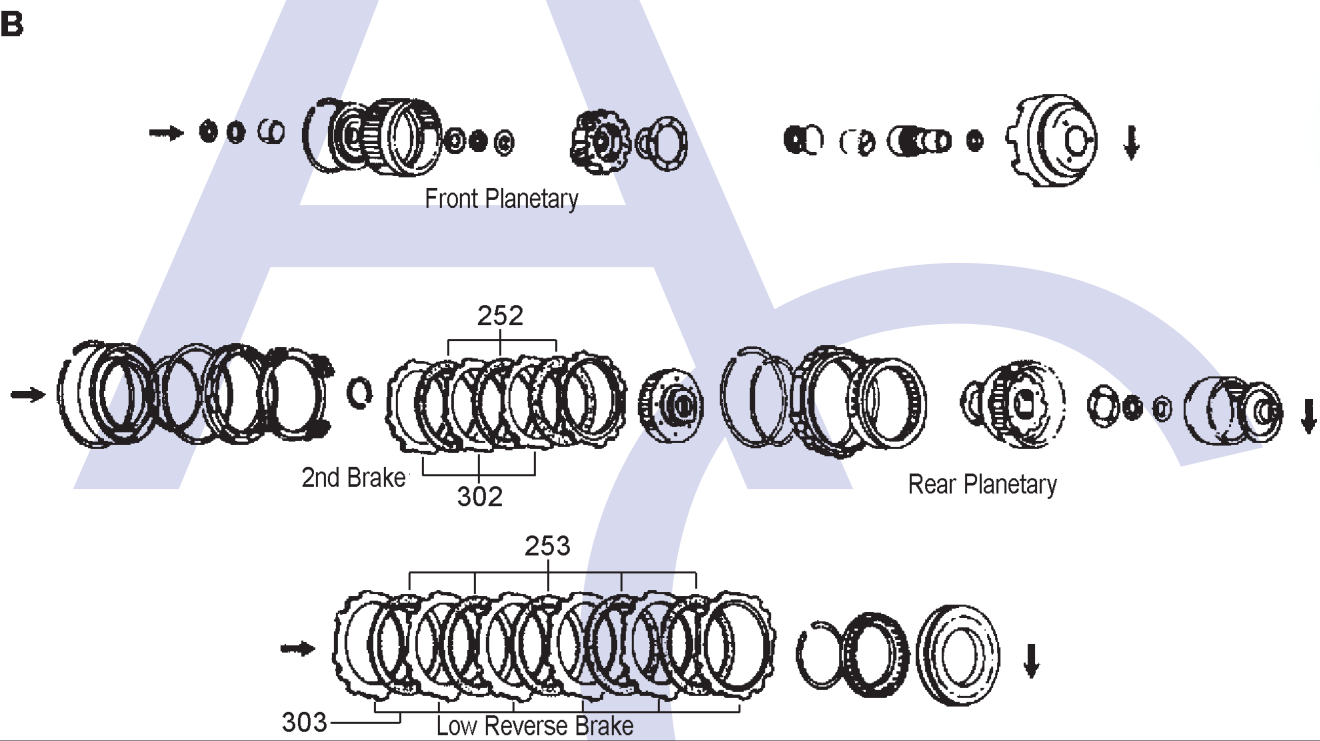

A210, MX17

SUZUKI SWIFT 89-98, DAIHATSU CHARADE 88-92

AUTOMATIC CHOICE

THE AUTOMATIC TRANSMISSION PARTS WAREHOUSE

A210, MX17

SUZUKI SWIFT 89-98, DAIHATSU CHARADE 88-92

AUTOMATIC CHOICE

THE AUTOMATIC TRANSMISSION PARTS WAREHOUSE

ILL NO.	DESCRIPTION	YEARS	QTY	PART NO
KITS				
Kit	Overhaul A210, MX17 Suzuki Swift	85-ON	1	A210.OHK01
GASKETS				
100C	Pan Gasket	85-ON	1	A210.GAS01
RUBBER COMPONENTS				
120A	Pump O Ring	83-ON	1	A130.OR01
NI	Sealing Tube (Intermediate Brake to Case)....	83-ON	1	A140.TU01
METAL CLAD SEALS				
150A	Converter Seal	83-ON	1	BW55.MCS01
SEALING RINGS				
FRICTION PLATES				
Kit	Friction Plate (Alto)	85-ON	1	A130.FRK52
250A	Direct Clutch (125mm OD x 1.70mm x 40T) ..	85-97	2-4	A130.FRP01
251A	Forward Clutch (125mm OD x 1.70mm x 40T) ..	85-97	2-4	A130.FRP01
252B	Intermediate Brake (140mm OD x 1.70mm x 33T) ..	83-ON	2-3	A130.FRP02
253B	Low & Reverse Brake (140mm OD x 1.70mm x 33T) ..	85-97	4	A130.FRP02
STEEL PLATES				
Kit	Steel Plate (Alto)	85-ON	1	MX17.STK51
300A	Direct Clutch (105mm ID x 1.80mm x 8T)	85-97	3-4	A130.STP01
301A	Forward Clutch (105mm ID x 1.80mm x 8T)	85-97	3-4	A130.STP01
302B	Intermediate Brake (wide Spline) (115mm ID x 1.80mm x 12T)	83-ON	3-4	A130.STP03
303B	Low & Reverse (115mm ID x 1.80mm x 12T)	85-97	4	A130.STP04
FILTERS				
450C	Filter	85-97	1	A210.FIL01
BANDS				
500A	Intermediate Band	85-ON	1	A210.BAN01
BUSHINGS				
Kit	Bush Kit	83-ON	1	A140.BK01
550A	Pump Body	83-ON	1	BW55.BUS01

ILL NO.	DESCRIPTION	YEARS	QTY	PART NO
THRUST WASHERS & BEARINGS				
600A	Thrust Washer (Stator to Direct Drum).....	83-ON	1	A140.THW02
601A	Thrust Washer (Direct to Forward Drum)	83-ON	1	A140.THW03
SPECIAL ITEMS				
NI	Repair Manual (ATSG).....			A210.MAN01