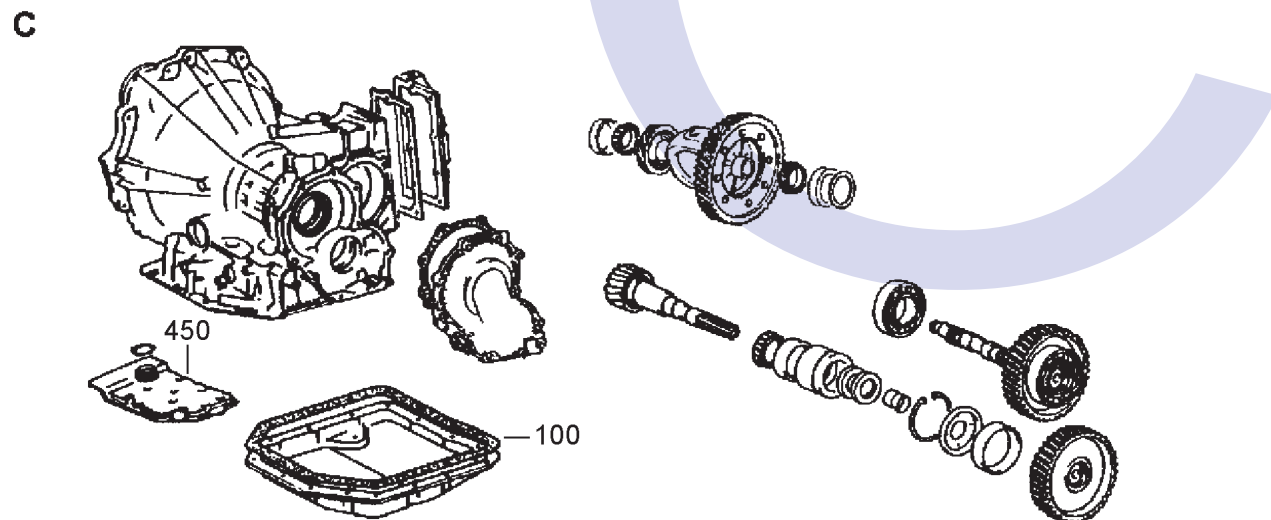

A210, MX17

SUZUKI SWIFT 89-98, DAIHATSU CHARADE 88-92

AUTOMATIC CHOICE

THE AUTOMATIC TRANSMISSION PARTS WAREHOUSE

A210, MX17

SUZUKI SWIFT 89-98, DAIHATSU CHARADE 88-92

AUTOMATIC CHOICE

THE AUTOMATIC TRANSMISSION PARTS WAREHOUSE

ILL NO.	DESCRIPTION	YEARS	QTY	PART NO
KITS				
Kit	Overhaul A210, MX17 Suzuki Swift	85-ON	1	A210.OHK01
GASKETS				
100C	Pan Gasket	85-ON	1	A210.GAS01
RUBBER COMPONENTS				
120A	Pump O Ring	83-ON	1	A130.OR01
NI	Sealing Tube (Intermediate Brake to Case)....	83-ON	1	A140.TU01
METAL CLAD SEALS				
150A	Converter Seal	83-ON	1	BW55.MCS01
SEALING RINGS				
FRICTION PLATES				
Kit	Friction Plate (Alto)	85-ON	1	A130.FRK52
250A	Direct Clutch (125mm OD x 1.70mm x 40T) ..	85-97	2-4	A130.FRP01
251A	Forward Clutch (125mm OD x 1.70mm x 40T) ..	85-97	2-4	A130.FRP01
252B	Intermediate Brake (140mm OD x 1.70mm x 33T) ..	83-ON	2-3	A130.FRP02
253B	Low & Reverse Brake (140mm OD x 1.70mm x 33T) ..	85-97	4	A130.FRP02
STEEL PLATES				
Kit	Steel Plate (Alto)	85-ON	1	MX17.STK51
300A	Direct Clutch (105mm ID x 1.80mm x 8T)	85-97	3-4	A130.STP01
301A	Forward Clutch (105mm ID x 1.80mm x 8T)	85-97	3-4	A130.STP01
302B	Intermediate Brake (wide Spline) (115mm ID x 1.80mm x 12T)	83-ON	3-4	A130.STP03
303B	Low & Reverse (115mm ID x 1.80mm x 12T)	85-97	4	A130.STP04
FILTERS				
450C	Filter	85-97	1	A210.FIL01
BANDS				
500A	Intermediate Band	85-ON	1	A210.BAN01
BUSHINGS				
Kit	Bush Kit	83-ON	1	A140.BK01
550A	Pump Body	83-ON	1	BW55.BUS01

ILL NO.	DESCRIPTION	YEARS	QTY	PART NO
THRUST WASHERS & BEARINGS				
600A	Thrust Washer (Stator to Direct Drum).....	83-ON	1	A140.THW02
601A	Thrust Washer (Direct to Forward Drum)	83-ON	1	A140.THW03
SPECIAL ITEMS				
NI	Repair Manual (ATSG).....			A210.MAN01