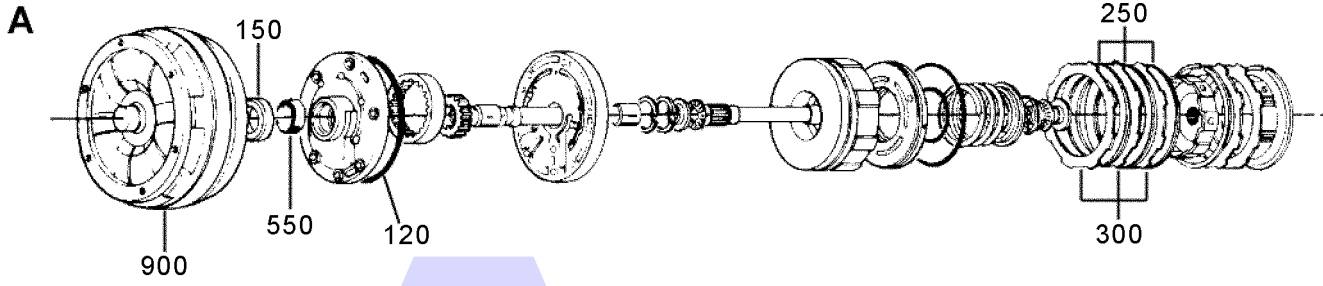

BORG WARNER 55 3 SPEED RWD

AUTOMATIC CHOICE

THE AUTOMATIC TRANSMISSION PARTS WAREHOUSE

BORG WARNER 55 3 SPEED RWD

AUTOMATIC CHOICE

ILL NO.	DESCRIPTION	YEARS	QTY	PART NO
KITS				
Kit	Overhaul Kit BW55 (Transtec) .		1	BW55.OHK01
Kit	Overhaul Kit BW55 (Precision)		1	BW55.OHK51
Kit	Gasket & Seal Kit		1	BW55.GSK01
GASKETS				
100D	Extension Housing.....		1	BW55.GAS03
101E	Pan Gasket		1	BW55.GAS01
101E	Pan Gasket (Farpak)		1	BW55.GAS10
102E	Filter Gasket		1	A43.GAS09
RUBBER COMPONENTS				
120A	Pump 'O' Ring (Late)		1	A43.OR01
120A	Pump D Ring(Early).....		1	BW55.GAS02
METAL CLAD SEALS				
150A	Front Pump.....		1	BW55.MCS01
151D	Extension Housing (Volvo).....		1	BW35.MCS02
152E	Selector Shaft Seal.....		1	BW65.MCS01
SEALING RINGS				
FRICTION PLATES				
250A	Forward 'C1' Clutch (.090").....		3	BW55.FRP01
251B	High & Reverse 'C2' Clutch		2	BW55.FRP01
252B	Over Run 'B1' Brake		1	BW55.FRP01
253B	Intermediate 'B2' Brake.....		2	BW55.FRP01
254C	Low & Reverse 'B3' Brake		4	BW55.FRP02
STEEL PLATES				
Kit	Steel Plate (Alto).....		1	BW55.STK51
300A	Forward 'C1' Clutch (.070").....		4	BW55.STP01
301B	High & Reverse 'C2' Clutch (.070").....		3	BW55.STP01
302B	Over Run 'B1' Brake (.070").....		1	BW55.STP03
303B	Intermediate 'B2' Brake (.070").		1	BW55.STP03
304C	Low & Reverse 'B3' Brake		4	BW55.STP02
PRESSURE PLATES				
SPRINGS & CIRCLIPS				
FILTERS				
450E	Filter BW55.....		1	BW55.FIL01

ILL NO.	DESCRIPTION	YEARS	QTY	PART NO
BANDS				
BUSHINGS				
550A	Front Pump Bronze.....		1	BW55.BUS01
559D	Extension Housing.....		1	A43.BUS02
NI	Rear Case Bush		1	TF6.BUS01
NI	Gov Bore Repair Bush (ACL Tool)		1	A43.BUS05
THRUST WASHERS & BEARINGS				
ELECTRICAL COMPONENTS				
VALVE BODY PARTS				
HARD PARTS				
SPECIAL ITEMS				
TOOLS & MANUALS				
NI	Governor Bore Repair Tool for Loan (Use With A43.BUS05)		1	A43.TOOL
TORQUE CONVERTERS				
900A	Volvo 4Cyl (Straight Spiggot)....		1	BW55.TC01
900A	Volvo 6 Cyl (Mushroom Spiggot)		1	BW55.TC02
900A	Volvo Diesel		1	BW55.TC13