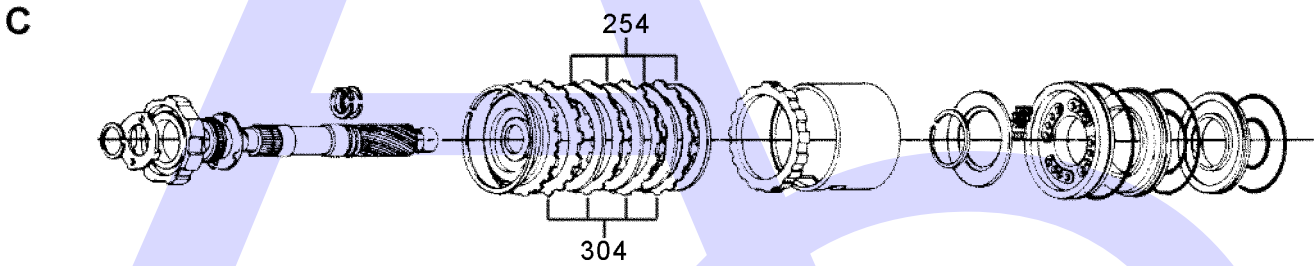

BORG WARNER 55 3 SPEED RWD

AUTOMATIC CHOICE

THE AUTOMATIC TRANSMISSION PARTS WAREHOUSE

BORG WARNER 55 3 SPEED RWD

AUTOMATIC CHOICE

ILL NO.	DESCRIPTION	YEARS	QTY	PART NO
KITS				
Kit	Overhaul Kit BW55 (Transtec) .		1	BW55.OHK01
Kit	Overhaul Kit BW55 (Precision)		1	BW55.OHK51
Kit	Gasket & Seal Kit		1	BW55.GSK01
GASKETS				
100D	Extension Housing.....		1	BW55.GAS03
101E	Pan Gasket		1	BW55.GAS01
101E	Pan Gasket (Farpak)		1	BW55.GAS10
102E	Filter Gasket		1	A43.GAS09
RUBBER COMPONENTS				
120A	Pump 'O' Ring (Late)		1	A43.OR01
120A	Pump D Ring(Early).....		1	BW55.GAS02
METAL CLAD SEALS				
150A	Front Pump.....		1	BW55.MCS01
151D	Extension Housing (Volvo).....		1	BW35.MCS02
152E	Selector Shaft Seal.....		1	BW65.MCS01
SEALING RINGS				
FRICTION PLATES				
250A	Forward 'C1' Clutch (.090").....		3	BW55.FRP01
251B	High & Reverse 'C2' Clutch		2	BW55.FRP01
252B	Over Run 'B1' Brake		1	BW55.FRP01
253B	Intermediate 'B2' Brake.....		2	BW55.FRP01
254C	Low & Reverse 'B3' Brake		4	BW55.FRP02
STEEL PLATES				
Kit	Steel Plate (Alto).....		1	BW55.STK51
300A	Forward 'C1' Clutch (.070").....		4	BW55.STP01
301B	High & Reverse 'C2' Clutch (.070").....		3	BW55.STP01
302B	Over Run 'B1' Brake (.070").....		1	BW55.STP03
303B	Intermediate 'B2' Brake (.070").		1	BW55.STP03
304C	Low & Reverse 'B3' Brake		4	BW55.STP02
PRESSURE PLATES				
SPRINGS & CIRCLIPS				
FILTERS				
450E	Filter BW55.....		1	BW55.FIL01

ILL NO.	DESCRIPTION	YEARS	QTY	PART NO
BANDS				
BUSHINGS				
550A	Front Pump Bronze.....		1	BW55.BUS01
559D	Extension Housing.....		1	A43.BUS02
NI	Rear Case Bush		1	TF6.BUS01
NI	Gov Bore Repair Bush (ACL Tool)		1	A43.BUS05
THRUST WASHERS & BEARINGS				
ELECTRICAL COMPONENTS				
VALVE BODY PARTS				
HARD PARTS				
SPECIAL ITEMS				
TOOLS & MANUALS				
NI	Governor Bore Repair Tool for Loan (Use With A43.BUS05)		1	A43.TOOL
TORQUE CONVERTERS				
900A	Volvo 4Cyl (Straight Spiggot)....		1	BW55.TC01
900A	Volvo 6 Cyl (Mushroom Spiggot)		1	BW55.TC02
900A	Volvo Diesel		1	BW55.TC13