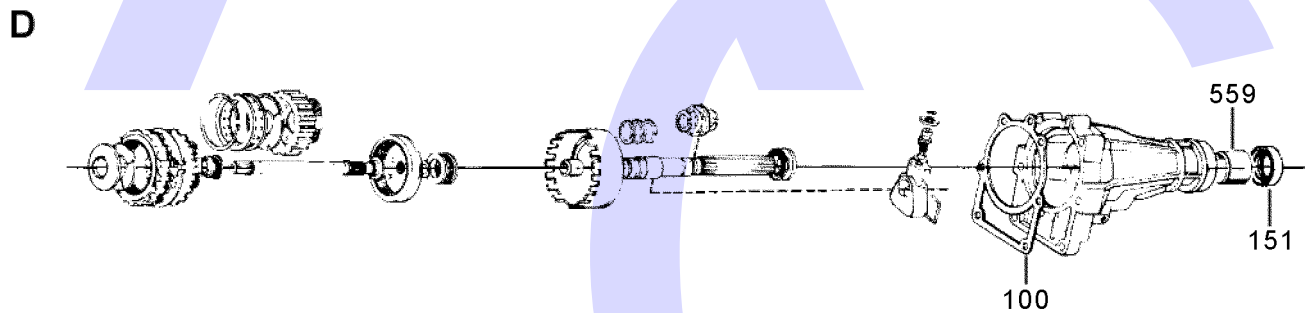

BORG WARNER 55 3 SPEED RWD

AUTOMATIC CHOICE

THE AUTOMATIC TRANSMISSION PARTS WAREHOUSE

BORG WARNER 55 3 SPEED RWD

AUTOMATIC CHOICE

ILL NO.	DESCRIPTION	YEARS	QTY	PART NO
KITS				
Kit	Overhaul Kit BW55 (Transtec) .		1	BW55.OHK01
Kit	Overhaul Kit BW55 (Precision)		1	BW55.OHK51
Kit	Gasket & Seal Kit		1	BW55.GSK01
GASKETS				
100D	Extension Housing.....		1	BW55.GAS03
101E	Pan Gasket		1	BW55.GAS01
101E	Pan Gasket (Farpak)		1	BW55.GAS10
102E	Filter Gasket		1	A43.GAS09
RUBBER COMPONENTS				
120A	Pump 'O' Ring (Late)		1	A43.OR01
120A	Pump D Ring(Early).....		1	BW55.GAS02
METAL CLAD SEALS				
150A	Front Pump.....		1	BW55.MCS01
151D	Extension Housing (Volvo).....		1	BW35.MCS02
152E	Selector Shaft Seal.....		1	BW65.MCS01
SEALING RINGS				
FRICTION PLATES				
250A	Forward 'C1' Clutch (.090").....		3	BW55.FRP01
251B	High & Reverse 'C2' Clutch		2	BW55.FRP01
252B	Over Run 'B1' Brake		1	BW55.FRP01
253B	Intermediate 'B2' Brake.....		2	BW55.FRP01
254C	Low & Reverse 'B3' Brake		4	BW55.FRP02
STEEL PLATES				
Kit	Steel Plate (Alto).....		1	BW55.STK51
300A	Forward 'C1' Clutch (.070").....		4	BW55.STP01
301B	High & Reverse 'C2' Clutch (.070").....		3	BW55.STP01
302B	Over Run 'B1' Brake (.070").....		1	BW55.STP03
303B	Intermediate 'B2' Brake (.070").		1	BW55.STP03
304C	Low & Reverse 'B3' Brake		4	BW55.STP02
PRESSURE PLATES				
SPRINGS & CIRCLIPS				
FILTERS				
450E	Filter BW55.....		1	BW55.FIL01

ILL NO.	DESCRIPTION	YEARS	QTY	PART NO
BANDS				
BUSHINGS				
550A	Front Pump Bronze.....		1	BW55.BUS01
559D	Extension Housing.....		1	A43.BUS02
NI	Rear Case Bush		1	TF6.BUS01
NI	Gov Bore Repair Bush (ACL Tool)		1	A43.BUS05
THRUST WASHERS & BEARINGS				
ELECTRICAL COMPONENTS				
VALVE BODY PARTS				
HARD PARTS				
SPECIAL ITEMS				
TOOLS & MANUALS				
NI	Governor Bore Repair Tool for Loan (Use With A43.BUS05)		1	A43.TOOL
TORQUE CONVERTERS				
900A	Volvo 4Cyl (Straight Spiggot)....		1	BW55.TC01
900A	Volvo 6 Cyl (Mushroom Spiggot)		1	BW55.TC02
900A	Volvo Diesel		1	BW55.TC13