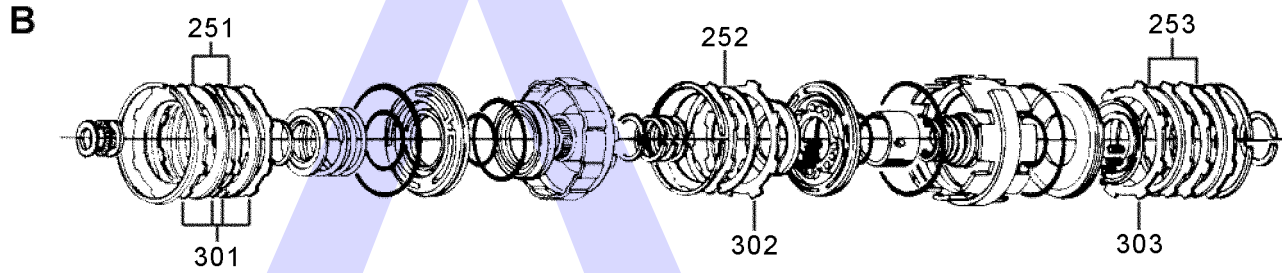

BORG WARNER 55 3 SPEED RWD

AUTOMATIC CHOICE

THE AUTOMATIC TRANSMISSION PARTS WAREHOUSE

BORG WARNER 55 3 SPEED RWD

AUTOMATIC CHOICE

ILL NO.	DESCRIPTION	YEARS	QTY	PART NO
KITS				
Kit	Overhaul Kit BW55 (Transtec) .		1	BW55.OHK01
Kit	Overhaul Kit BW55 (Precision)		1	BW55.OHK51
Kit	Gasket & Seal Kit		1	BW55.GSK01
GASKETS				
100D	Extension Housing.....		1	BW55.GAS03
101E	Pan Gasket		1	BW55.GAS01
101E	Pan Gasket (Farpak)		1	BW55.GAS10
102E	Filter Gasket		1	A43.GAS09
RUBBER COMPONENTS				
120A	Pump 'O' Ring (Late)		1	A43.OR01
120A	Pump D Ring(Early).....		1	BW55.GAS02
METAL CLAD SEALS				
150A	Front Pump.....		1	BW55.MCS01
151D	Extension Housing (Volvo).....		1	BW35.MCS02
152E	Selector Shaft Seal.....		1	BW65.MCS01
SEALING RINGS				
FRICTION PLATES				
250A	Forward 'C1' Clutch (.090").....		3	BW55.FRP01
251B	High & Reverse 'C2' Clutch		2	BW55.FRP01
252B	Over Run 'B1' Brake		1	BW55.FRP01
253B	Intermediate 'B2' Brake.....		2	BW55.FRP01
254C	Low & Reverse 'B3' Brake		4	BW55.FRP02
STEEL PLATES				
Kit	Steel Plate (Alto).....		1	BW55.STK51
300A	Forward 'C1' Clutch (.070").....		4	BW55.STP01
301B	High & Reverse 'C2' Clutch (.070").....		3	BW55.STP01
302B	Over Run 'B1' Brake (.070").....		1	BW55.STP03
303B	Intermediate 'B2' Brake (.070").		1	BW55.STP03
304C	Low & Reverse 'B3' Brake		4	BW55.STP02
PRESSURE PLATES				
SPRINGS & CIRCLIPS				
FILTERS				
450E	Filter BW55.....		1	BW55.FIL01

ILL NO.	DESCRIPTION	YEARS	QTY	PART NO
BANDS				
BUSHINGS				
550A	Front Pump Bronze.....		1	BW55.BUS01
559D	Extension Housing.....		1	A43.BUS02
NI	Rear Case Bush		1	TF6.BUS01
NI	Gov Bore Repair Bush (ACL Tool)		1	A43.BUS05
THRUST WASHERS & BEARINGS				
ELECTRICAL COMPONENTS				
VALVE BODY PARTS				
HARD PARTS				
SPECIAL ITEMS				
TOOLS & MANUALS				
NI	Governor Bore Repair Tool for Loan (Use With A43.BUS05)		1	A43.TOOL
TORQUE CONVERTERS				
900A	Volvo 4Cyl (Straight Spiggot)....		1	BW55.TC01
900A	Volvo 6 Cyl (Mushroom Spiggot)		1	BW55.TC02
900A	Volvo Diesel		1	BW55.TC13