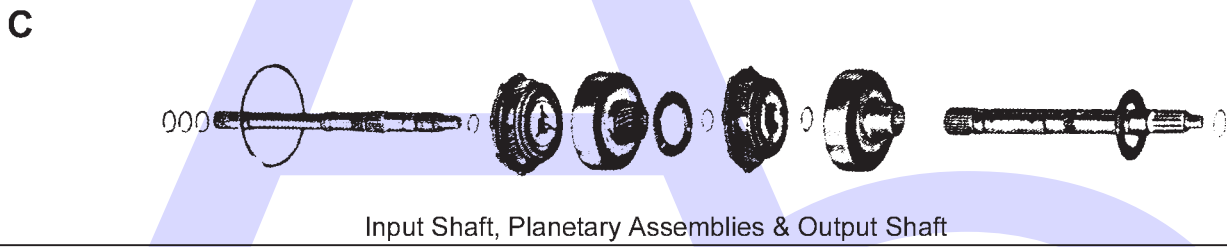

Chrysler Powerflite 1953-61

2 Speed RWD (Hydraulic Control)

AUTOMATIC CHOICE

THE AUTOMATIC TRANSMISSION PARTS WAREHOUSE

Chrysler Powerflite 1953-61

2 Speed RWD (Hydraulic Control)

AUTOMATIC CHOICE

THE AUTOMATIC TRANSMISSION PARTS WAREHOUSE