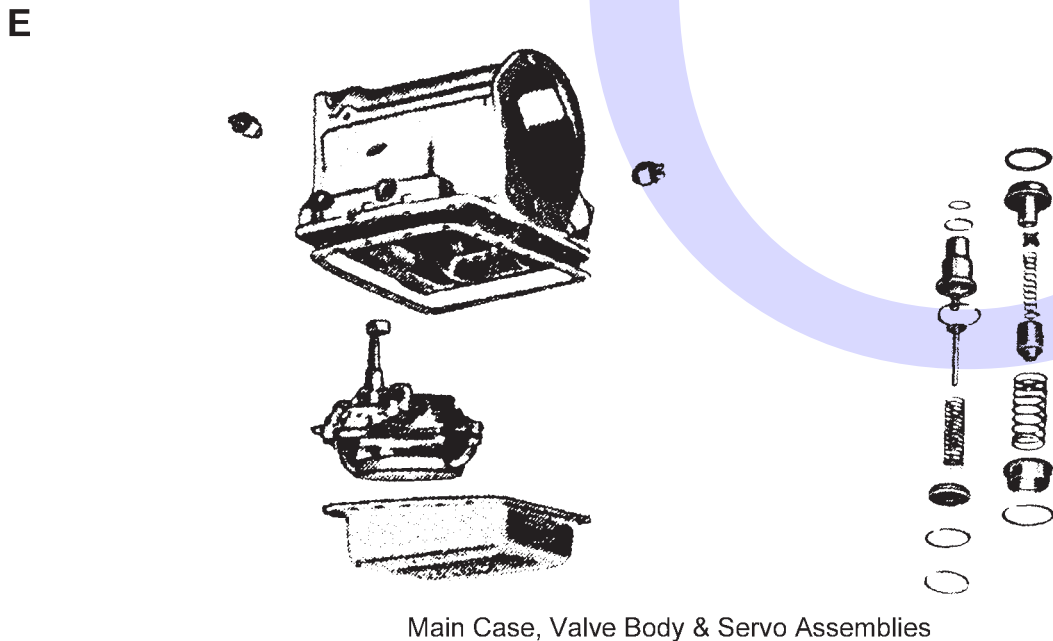

Chrysler Powerflite 1953-61

2 Speed RWD (Hydraulic Control)

AUTOMATIC CHOICE

THE AUTOMATIC TRANSMISSION PARTS WAREHOUSE

Chrysler Powerflite 1953-61

2 Speed RWD (Hydraulic Control)

AUTOMATIC CHOICE

THE AUTOMATIC TRANSMISSION PARTS WAREHOUSE

ILL NO.	DESCRIPTION	YEARS	QTY	PART NO
KITS				
Kit	Master Overhaul Kit	53-61	1	PFLITE.MOHK01
Kit	Overhaul Kit	53-61	1	PFLITE.OHK01
GASKETS				
RUBBER COMPONENTS				
METAL CLAD SEALS				
MOULDED PISTONS				
SEALING RINGS				
FRICTION PLATES				
250B	Direct Clutch	53-61	6	PFLITE.FRP01
STEEL PLATES				
PRESSURE PLATES				
SPRINGS & CIRCLIPS				
FILTERS				
NI	Pan Filter/Oil Strainer.....	53-61	1	PFLITE.FIL01
BANDS				
500A	Front (Low/Kickdown)	53-56	1	PFLITE.BAN03
500A	Front (Low/Kickdown)	56-61	1	PFLITE.BAN01
501D	Rear (Reverse)	53-61	1	PFLITE.BAN02