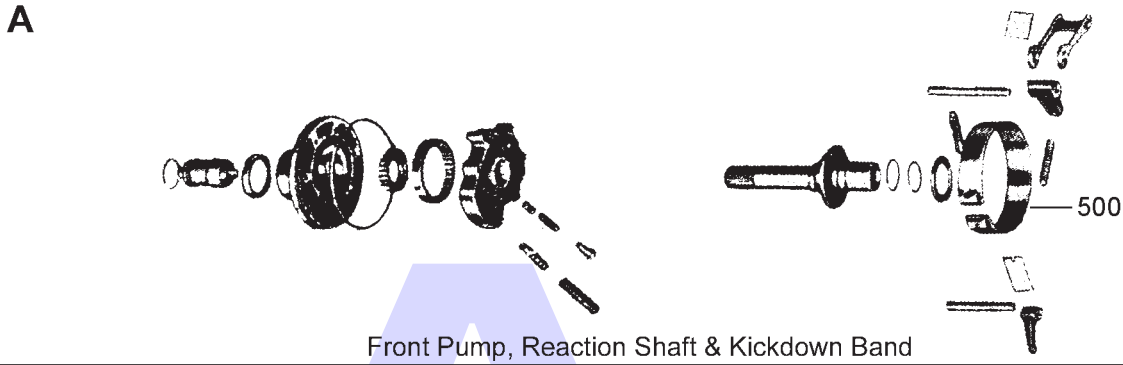

Chrysler Powerflite 1953-61

2 Speed RWD (Hydraulic Control)

AUTOMATIC CHOICE

THE AUTOMATIC TRANSMISSION PARTS WAREHOUSE

Chrysler Powerflite 1953-61

2 Speed RWD (Hydraulic Control)

AUTOMATIC CHOICE

THE AUTOMATIC TRANSMISSION PARTS WAREHOUSE