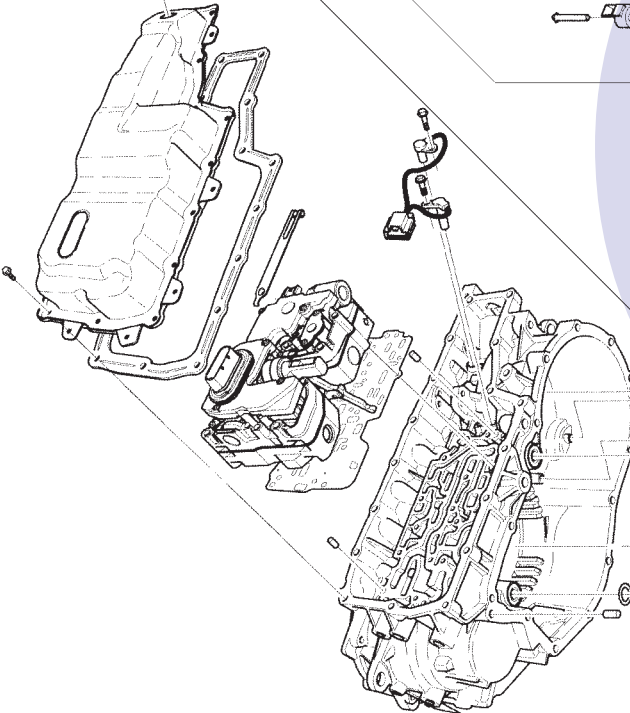

SATURN VT20/25E (Ion Quad Coupe 03-04, Vue 02-05) CVT FWD (Electronic Control)

AUTOMATIC CHOICE

THE AUTOMATIC TRANSMISSION PARTS WAREHOUSE

A

SATURN VT20/25E (Ion Quad Coupe 03-04, Vue 02-05) CVT FWD (Electronic Control)

AUTOMATIC CHOICE

THE AUTOMATIC TRANSMISSION PARTS WAREHOUSE

B

Forward Clutch Assembly

C

Forward Clutch Assembly
See Group 'B'

830

Reverse Brake Assembly

SATURN VT20/25E (Ion Quad Coupe 03-04, Vue 02-05) CVT FWD (Electronic Control)

AUTOMATIC CHOICE

THE AUTOMATIC TRANSMISSION PARTS WAREHOUSE

ILL NO.	DESCRIPTION	YEARS	QTY	PART NO
KITS				
Kit	Overhaul Kit (Precision).....	02-ON	1	VT25.OHK51
GASKETS				
RUBBER COMPONENTS				
METAL CLAD SEALS				
MOULDED PISTONS				
SEALING RINGS				
FRICTION PLATES				
250B	Forward Clutch (Internal Teeth) (156mm OD x 1.50mm x 36T) ..	02-ON	3	VT20.FRP01
STEEL PLATES				
PRESSURE PLATES				
SPRINGS & CIRCLIPS				
FILTERS				
450A	Pick Up Filter (VT20/25).....	02-ON	1	VT20.FIL01
BANDS				
BUSHINGS				

ILL NO.	DESCRIPTION	YEARS	QTY	PART NO
THRUST WASHERS & BEARINGS				
ELECTRICAL COMPONENTS				
VALVE BODY PARTS				
HARD PARTS				
830C	Drive Belt/Chain	02-ON	1	VT20.CH01
SPECIAL ITEMS				
TOOLS & MANUALS				