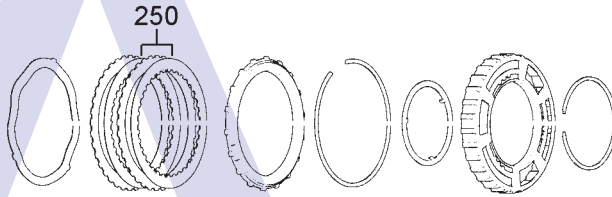

SATURN VT20/25E (Ion Quad Coupe 03-04, Vue 02-05) CVT FWD (Electronic Control)

AUTOMATIC CHOICE

THE AUTOMATIC TRANSMISSION PARTS WAREHOUSE

B

Forward Clutch Assembly