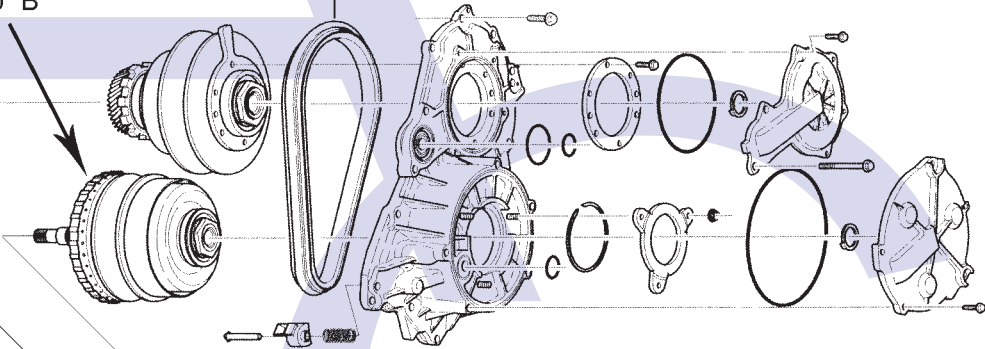

AUTOMATIC CHOICE

THE AUTOMATIC TRANSMISSION PARTS WAREHOUSE

B

Forward Clutch Assembly

C

Forward Clutch Assembly
See Group 'B'

830

Reverse Brake Assembly

SATURN VT20/25E (Ion Quad Coupe 03-04, Vue 02-05) CVT FWD (Electronic Control)

AUTOMATIC CHOICE

THE AUTOMATIC TRANSMISSION PARTS WAREHOUSE

ILL NO.	DESCRIPTION	YEARS	QTY	PART NO
KITS				
Kit	Overhaul Kit (Precision).....	02-ON	1	VT25.OHK51
GASKETS				
RUBBER COMPONENTS				
METAL CLAD SEALS				
MOULDED PISTONS				
SEALING RINGS				
FRICTION PLATES				
250B	Forward Clutch (Internal Teeth) (156mm OD x 1.50mm x 36T) ..	02-ON	3	VT20.FRP01
STEEL PLATES				
PRESSURE PLATES				
SPRINGS & CIRCLIPS				
FILTERS				
450A	Pick Up Filter (VT20/25).....	02-ON	1	VT20.FIL01
BANDS				
BUSHINGS				

ILL NO.	DESCRIPTION	YEARS	QTY	PART NO
THRUST WASHERS & BEARINGS				
ELECTRICAL COMPONENTS				
VALVE BODY PARTS				
HARD PARTS				
830C	Drive Belt/Chain	02-ON	1	VT20.CH01
SPECIAL ITEMS				
TOOLS & MANUALS				