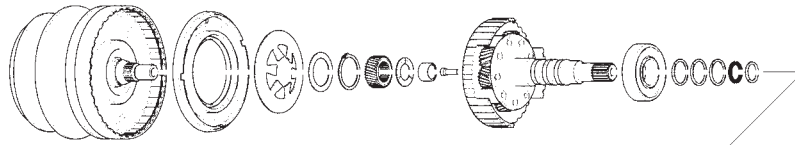

SATURN VT20/25E (Ion Quad Coupe 03-04, Vue 02-05) CVT FWD (Electronic Control)

AUTOMATIC CHOICE

THE AUTOMATIC TRANSMISSION PARTS WAREHOUSE

B

Forward Clutch Assembly