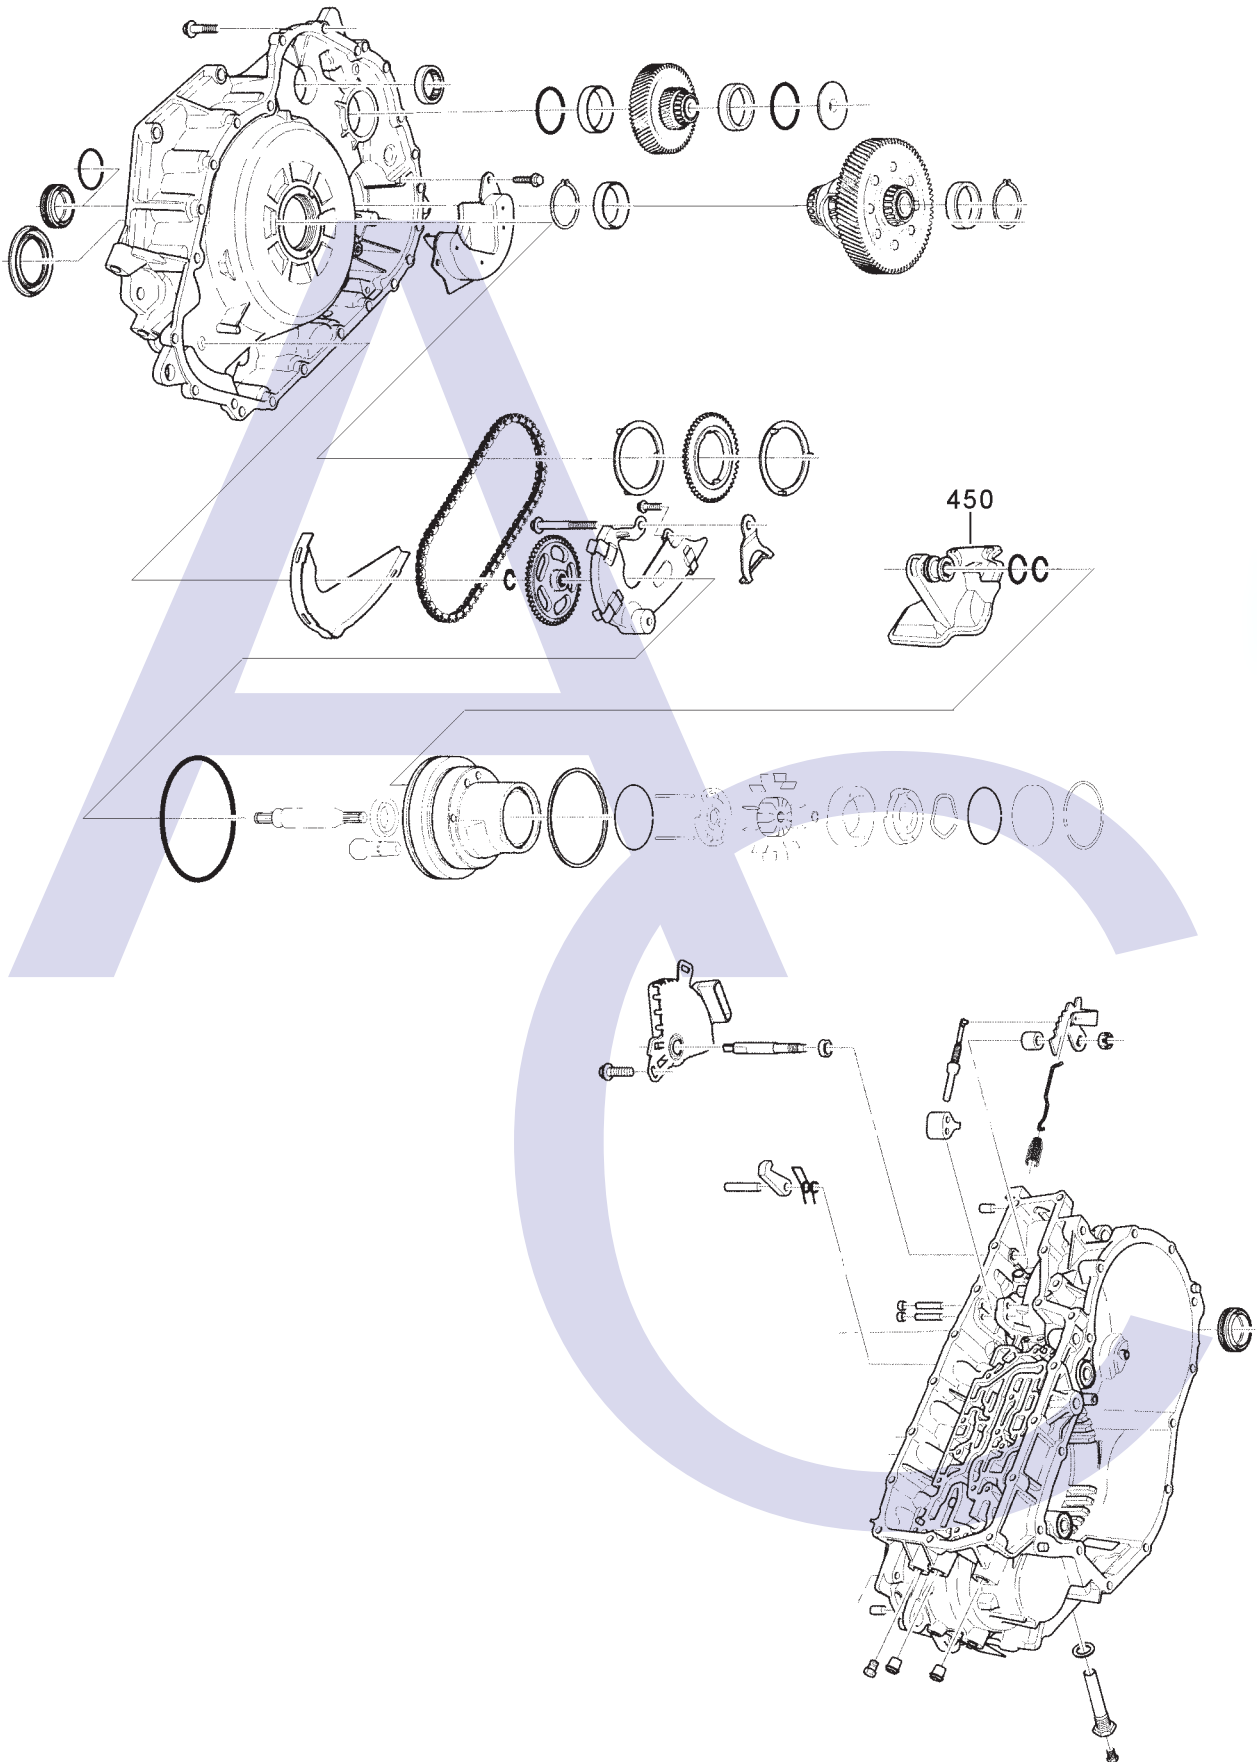

SATURN VT20/25E (Ion Quad Coupe 03-04, Vue 02-05) CVT FWD (Electronic Control)

AUTOMATIC CHOICE

THE AUTOMATIC TRANSMISSION PARTS WAREHOUSE

A

SATURN VT20/25E (Ion Quad Coupe 03-04, Vue 02-05) CVT FWD (Electronic Control)

AUTOMATIC CHOICE

THE AUTOMATIC TRANSMISSION PARTS WAREHOUSE

B

Forward Clutch Assembly

C

Forward Clutch Assembly
See Group 'B'

830

Reverse Brake Assembly

SATURN VT20/25E (Ion Quad Coupe 03-04, Vue 02-05) CVT FWD (Electronic Control)

AUTOMATIC CHOICE

THE AUTOMATIC TRANSMISSION PARTS WAREHOUSE

ILL NO.	DESCRIPTION	YEARS	QTY	PART NO
KITS				
Kit	Overhaul Kit (Precision).....	02-ON	1	VT25.OHK51
GASKETS				
RUBBER COMPONENTS				
METAL CLAD SEALS				
MOULDED PISTONS				
SEALING RINGS				
FRICTION PLATES				
250B	Forward Clutch (Internal Teeth) (156mm OD x 1.50mm x 36T) ..	02-ON	3	VT20.FRP01
STEEL PLATES				
PRESSURE PLATES				
SPRINGS & CIRCLIPS				
FILTERS				
450A	Pick Up Filter (VT20/25).....	02-ON	1	VT20.FIL01
BANDS				
BUSHINGS				

ILL NO.	DESCRIPTION	YEARS	QTY	PART NO
THRUST WASHERS & BEARINGS				
ELECTRICAL COMPONENTS				
VALVE BODY PARTS				
HARD PARTS				
830C	Drive Belt/Chain	02-ON	1	VT20.CH01
SPECIAL ITEMS				
TOOLS & MANUALS				