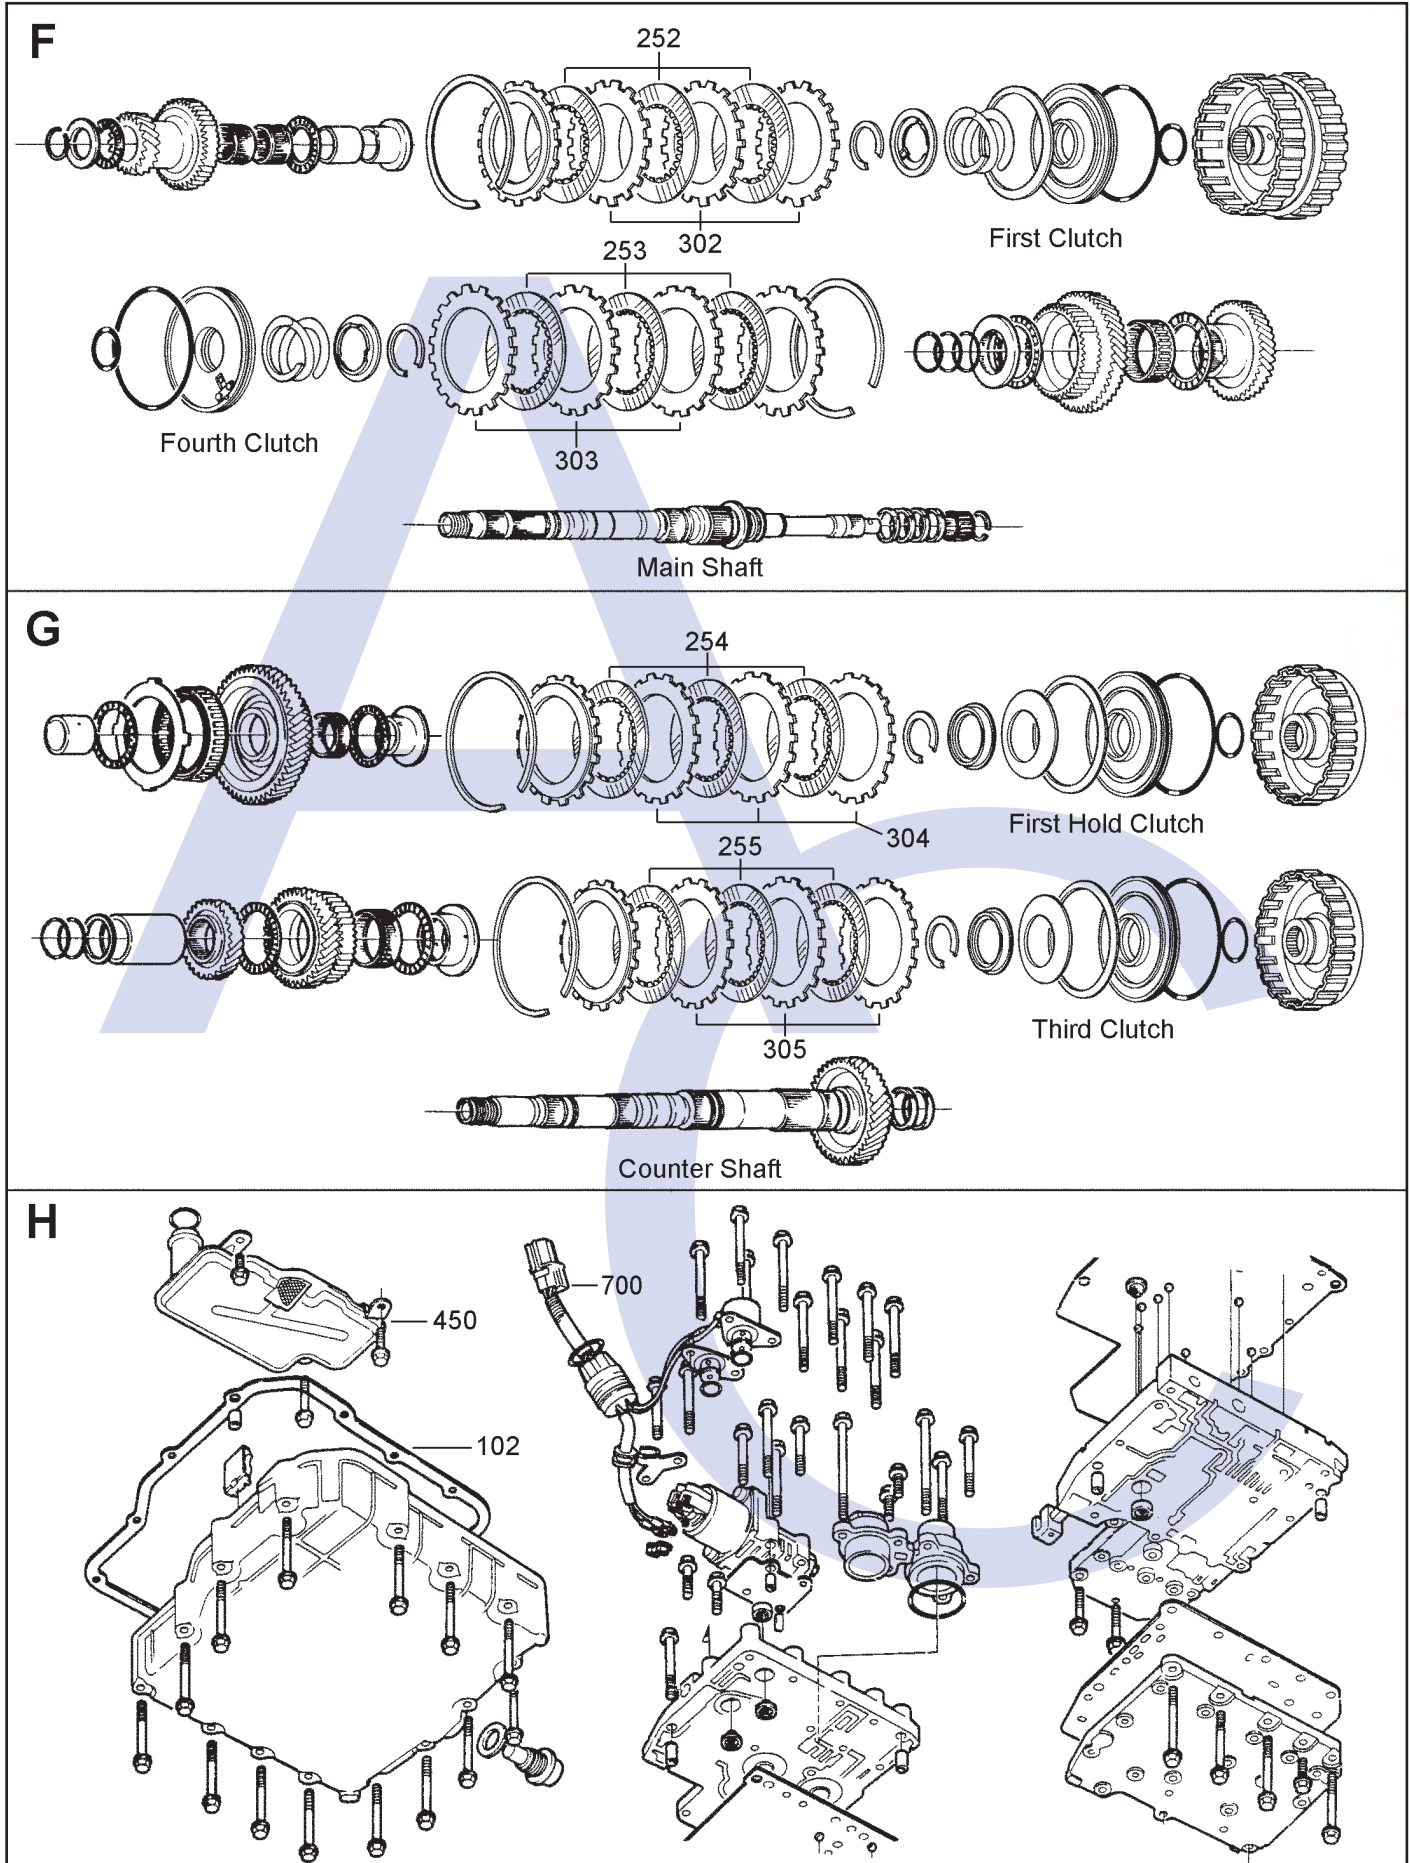

# MPYA (Legend 91-95) M5DA (96-98) M5HA (96-ON) FWD WITH OIL PAN (Electronic Control)

AUTOMATIC CHOICE

THE AUTOMATIC TRANSMISSION PARTS WAREHOUSE

A

B

C

D

E

# MPYA (Legend 91-95) M5DA (96-98) M5HA (96-ON) FWD WITH OIL PAN (Electronic Control)

AUTOMATIC CHOICE

THE AUTOMATIC TRANSMISSION PARTS WAREHOUSE

ILL NO.	DESCRIPTION	YEARS	QTY	PART NO
<b>KITS</b>				
Kit	Overhaul Combo (Transtec) .....	91-98	1	HON4.OHK09
Kit	Overhaul M5HA, M5DA (Precision).....	96-98	1	HON4.OHK74
Kit	Gasket & Seal.....	91-ON	1	HON4.GSK09
<b>GASKETS</b>				
102H	Oil Pan.....	91-ON	1	HON4.GAS11
<b>RUBBER COMPONENTS</b>				
<b>METAL CLAD SEALS</b>				
150E	Converter Seal.....	91-ON	1	HON4.MCS09
<b>MOULDED PISTONS</b>				
<b>SEALING RINGS</b>				
<b>FRICTION PLATES</b>				
Kit	Friction Plate (Alto) (MPYA).....	91-95	1	HON4.FRK51
250B	Second Clutch (Aftermarket) (128mm OD x 2.00mm x 45T) ..	91-95	4	HON4.FRP06
251C	Reverse Clutch (Aftermarket) (128mm OD x 2.00mm x 45T) ..	91-95	4	HON4.FRP07
252F	First Clutch (Aftermarket) (128mm OD x 2.00mm x 45T) ..	91-95	4	HON4.FRP07
253F	Fourth Clutch (Aftermarket) (128mm OD x 2.30mm x 45T) ..	91-95	4	HON4.FRP08
254G	First Hold Clutch (Aftermarket) (128mm OD x 2.00mm x 45T) ..	91-95	4	HON4.FRP07
255G	Third Clutch (Aftermarket) (128mm OD x 2.40mm x 45T) ..	91-95	4	HON4.FRP09
<b>STEEL PLATES</b>				
Kit	Steel Plate <b>MPYA</b> (Alto).....	91-95	1	HON4.STK51
Kit	Steel Plate <b>M5HA, M5DA</b> (Alto).....	96-ON	1	HON4.STK52
300B	Second Clutch (95mm ID x 2.00mm x 20T) .....	91-ON	4	HON4.STP07
301C	Reverse Clutch (95mm ID x 2.00mm x 20T) .....	91-ON	4	HON4.STP07
302F	First Clutch (95mm ID x 2.00mm x 20T) .....	91-ON	4	HON4.STP07
303F	Fourth Clutch (95mm ID x 2.60mm x 20T) .....	91-ON	4	HON4.STP08
304G	First Hold Clutch (95mm ID x 2.00mm x 20T) .....	91-ON	4	HON4.STP07
305G	Third Clutch (95mm ID x 2.60mm x 20T) .....	91-ON	4	HON4.STP08