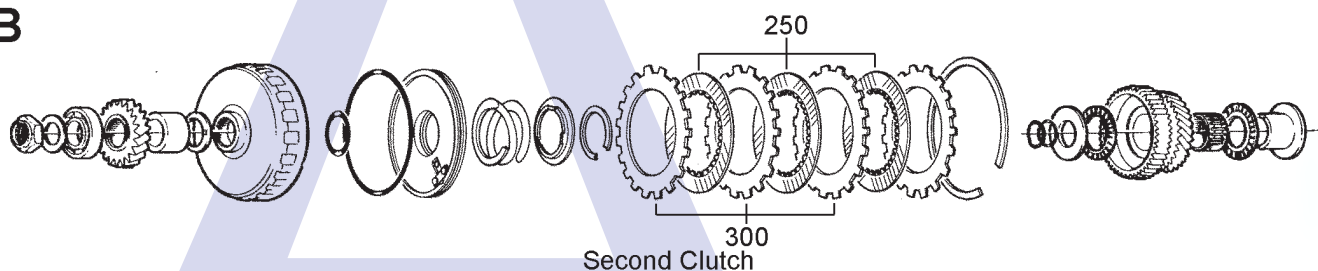

# MPYA (Legend 91-95) M5DA (96-98) M5HA (96-ON) FWD WITH OIL PAN (Electronic Control)

AUTOMATIC CHOICE

THE AUTOMATIC TRANSMISSION PARTS WAREHOUSE

A

B

C

D

E

# MPYA (Legend 91-95) M5DA (96-98) M5HA (96-ON) FWD WITH OIL PAN (Electronic Control)

AUTOMATIC CHOICE

THE AUTOMATIC TRANSMISSION PARTS WAREHOUSE

ILL NO.	DESCRIPTION	YEARS	QTY	PART NO
<b>KITS</b>				
Kit	Overhaul Combo (Transtec) .....	91-98	1	HON4.OHK09
Kit	Overhaul M5HA, M5DA (Precision).....	96-98	1	HON4.OHK74
Kit	Gasket & Seal.....	91-ON	1	HON4.GSK09
<b>GASKETS</b>				
102H	Oil Pan.....	91-ON	1	HON4.GAS11
<b>RUBBER COMPONENTS</b>				
<b>METAL CLAD SEALS</b>				
150E	Converter Seal.....	91-ON	1	HON4.MCS09
<b>MOULDED PISTONS</b>				
<b>SEALING RINGS</b>				
<b>FRICTION PLATES</b>				
Kit	Friction Plate (Alto) (MPYA).....	91-95	1	HON4.FRK51
250B	Second Clutch (Aftermarket) (128mm OD x 2.00mm x 45T) ..	91-95	4	HON4.FRP06
251C	Reverse Clutch (Aftermarket) (128mm OD x 2.00mm x 45T) ..	91-95	4	HON4.FRP07
252F	First Clutch (Aftermarket) (128mm OD x 2.00mm x 45T) ..	91-95	4	HON4.FRP07
253F	Fourth Clutch (Aftermarket) (128mm OD x 2.30mm x 45T) ..	91-95	4	HON4.FRP08
254G	First Hold Clutch (Aftermarket) (128mm OD x 2.00mm x 45T) ..	91-95	4	HON4.FRP07
255G	Third Clutch (Aftermarket) (128mm OD x 2.40mm x 45T) ..	91-95	4	HON4.FRP09
<b>STEEL PLATES</b>				
Kit	Steel Plate <b>MPYA</b> (Alto).....	91-95	1	HON4.STK51
Kit	Steel Plate <b>M5HA, M5DA</b> (Alto).....	96-ON	1	HON4.STK52
300B	Second Clutch (95mm ID x 2.00mm x 20T) .....	91-ON	4	HON4.STP07
301C	Reverse Clutch (95mm ID x 2.00mm x 20T) .....	91-ON	4	HON4.STP07
302F	First Clutch (95mm ID x 2.00mm x 20T) .....	91-ON	4	HON4.STP07
303F	Fourth Clutch (95mm ID x 2.60mm x 20T) .....	91-ON	4	HON4.STP08
304G	First Hold Clutch (95mm ID x 2.00mm x 20T) .....	91-ON	4	HON4.STP07
305G	Third Clutch (95mm ID x 2.60mm x 20T) .....	91-ON	4	HON4.STP08