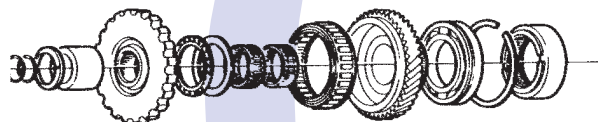

# MPYA (Legend 91-95) M5DA (96-98) M5HA (96-ON) FWD WITH OIL PAN (Electronic Control)

AUTOMATIC CHOICE

THE AUTOMATIC TRANSMISSION PARTS WAREHOUSE

A

B

C

D

E

# MPYA (Legend 91-95) M5DA (96-98) M5HA (96-ON) FWD WITH OIL PAN (Electronic Control)

AUTOMATIC CHOICE

THE AUTOMATIC TRANSMISSION PARTS WAREHOUSE

ILL NO.	DESCRIPTION	YEARS	QTY	PART NO
<b>KITS</b>				
Kit	Overhaul Combo (Transtec) .....	91-98	1	HON4.OHK09
Kit	Overhaul M5HA, M5DA (Precision).....	96-98	1	HON4.OHK74
Kit	Gasket & Seal.....	91-ON	1	HON4.GSK09
<b>GASKETS</b>				
102H	Oil Pan.....	91-ON	1	HON4.GAS11
<b>RUBBER COMPONENTS</b>				
<b>METAL CLAD SEALS</b>				
150E	Converter Seal.....	91-ON	1	HON4.MCS09
<b>MOULDED PISTONS</b>				
<b>SEALING RINGS</b>				
<b>FRICTION PLATES</b>				
Kit	Friction Plate (Alto) (MPYA).....	91-95	1	HON4.FRK51
250B	Second Clutch (Aftermarket) (128mm OD x 2.00mm x 45T) ..	91-95	4	HON4.FRP06
251C	Reverse Clutch (Aftermarket) (128mm OD x 2.00mm x 45T) ..	91-95	4	HON4.FRP07
252F	First Clutch (Aftermarket) (128mm OD x 2.00mm x 45T) ..	91-95	4	HON4.FRP07
253F	Fourth Clutch (Aftermarket) (128mm OD x 2.30mm x 45T) ..	91-95	4	HON4.FRP08
254G	First Hold Clutch (Aftermarket) (128mm OD x 2.00mm x 45T) ..	91-95	4	HON4.FRP07
255G	Third Clutch (Aftermarket) (128mm OD x 2.40mm x 45T) ..	91-95	4	HON4.FRP09
<b>STEEL PLATES</b>				
Kit	Steel Plate <b>MPYA</b> (Alto).....	91-95	1	HON4.STK51
Kit	Steel Plate <b>M5HA, M5DA</b> (Alto).....	96-ON	1	HON4.STK52
300B	Second Clutch (95mm ID x 2.00mm x 20T) .....	91-ON	4	HON4.STP07
301C	Reverse Clutch (95mm ID x 2.00mm x 20T) .....	91-ON	4	HON4.STP07
302F	First Clutch (95mm ID x 2.00mm x 20T) .....	91-ON	4	HON4.STP07
303F	Fourth Clutch (95mm ID x 2.60mm x 20T) .....	91-ON	4	HON4.STP08
304G	First Hold Clutch (95mm ID x 2.00mm x 20T) .....	91-ON	4	HON4.STP07
305G	Third Clutch (95mm ID x 2.60mm x 20T) .....	91-ON	4	HON4.STP08