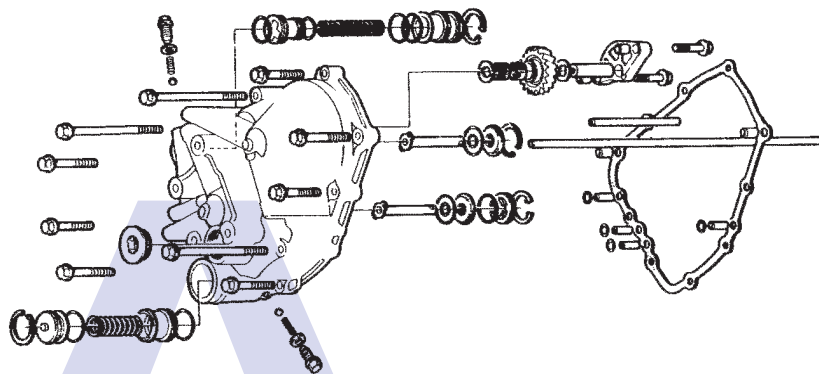

MPYA (Legend 91-95) M5DA (96-98) M5HA (96-ON) FWD WITH OIL PAN (Electronic Control)

AUTOMATIC CHOICE

THE AUTOMATIC TRANSMISSION PARTS WAREHOUSE

A