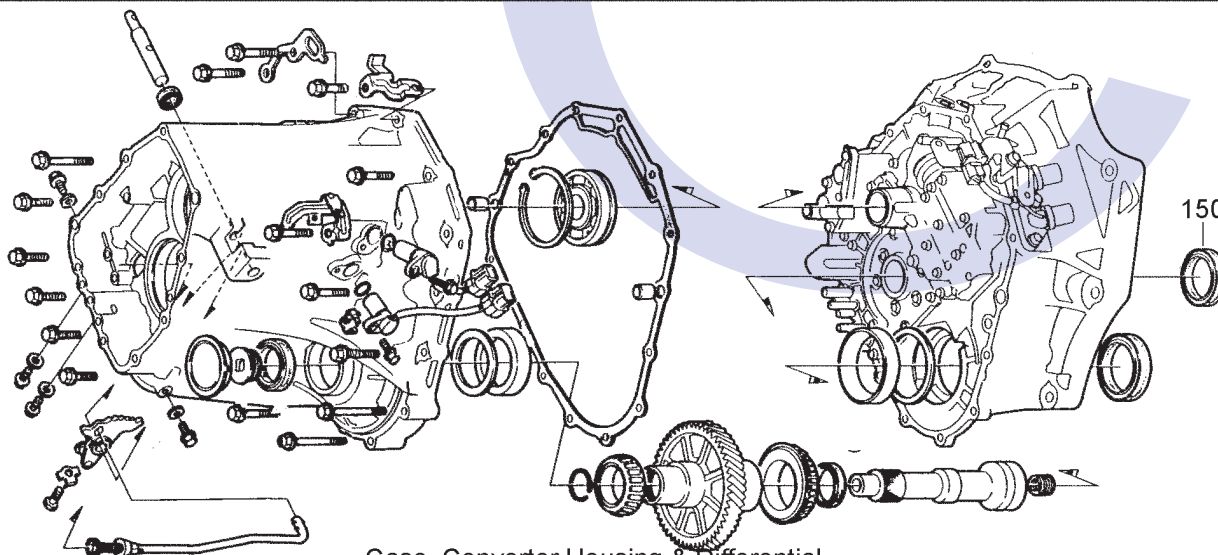

**MPYA (Legend 91-95) M5DA (96-98) M5HA (96-ON)  
FWD WITH OIL PAN (Electronic Control)**

AUTOMATIC CHOICE

THE AUTOMATIC TRANSMISSION PARTS WAREHOUSE

# MPYA (Legend 91-95) M5DA (96-98) M5HA (96-ON) FWD WITH OIL PAN (Electronic Control)

AUTOMATIC CHOICE

THE AUTOMATIC TRANSMISSION PARTS WAREHOUSE

ILL NO.	DESCRIPTION	YEARS	QTY	PART NO
<b>KITS</b>				
Kit	Overhaul Combo (Transtec) .....	91-98	1	HON4.OHK09
Kit	Overhaul M5HA, M5DA (Precision).....	96-98	1	HON4.OHK74
Kit	Gasket & Seal.....	91-ON	1	HON4.GSK09
<b>GASKETS</b>				
102H	Oil Pan.....	91-ON	1	HON4.GAS11
<b>RUBBER COMPONENTS</b>				
<b>METAL CLAD SEALS</b>				
150E	Converter Seal.....	91-ON	1	HON4.MCS09
<b>MOULDED PISTONS</b>				
<b>SEALING RINGS</b>				
<b>FRICTION PLATES</b>				
Kit	Friction Plate (Alto) (MPYA).....	91-95	1	HON4.FRK51
250B	Second Clutch (Aftermarket) (128mm OD x 2.00mm x 45T) ..	91-95	4	HON4.FRP06
251C	Reverse Clutch (Aftermarket) (128mm OD x 2.00mm x 45T) ..	91-95	4	HON4.FRP07
252F	First Clutch (Aftermarket) (128mm OD x 2.00mm x 45T) ..	91-95	4	HON4.FRP07
253F	Fourth Clutch (Aftermarket) (128mm OD x 2.30mm x 45T) ..	91-95	4	HON4.FRP08
254G	First Hold Clutch (Aftermarket) (128mm OD x 2.00mm x 45T) ..	91-95	4	HON4.FRP07
255G	Third Clutch (Aftermarket) (128mm OD x 2.40mm x 45T) ..	91-95	4	HON4.FRP09
<b>STEEL PLATES</b>				
Kit	Steel Plate <b>MPYA</b> (Alto).....	91-95	1	HON4.STK51
Kit	Steel Plate <b>M5HA, M5DA</b> (Alto).....	96-ON	1	HON4.STK52
300B	Second Clutch (95mm ID x 2.00mm x 20T) .....	91-ON	4	HON4.STP07
301C	Reverse Clutch (95mm ID x 2.00mm x 20T) .....	91-ON	4	HON4.STP07
302F	First Clutch (95mm ID x 2.00mm x 20T) .....	91-ON	4	HON4.STP07
303F	Fourth Clutch (95mm ID x 2.60mm x 20T) .....	91-ON	4	HON4.STP08
304G	First Hold Clutch (95mm ID x 2.00mm x 20T) .....	91-ON	4	HON4.STP07
305G	Third Clutch (95mm ID x 2.60mm x 20T) .....	91-ON	4	HON4.STP08