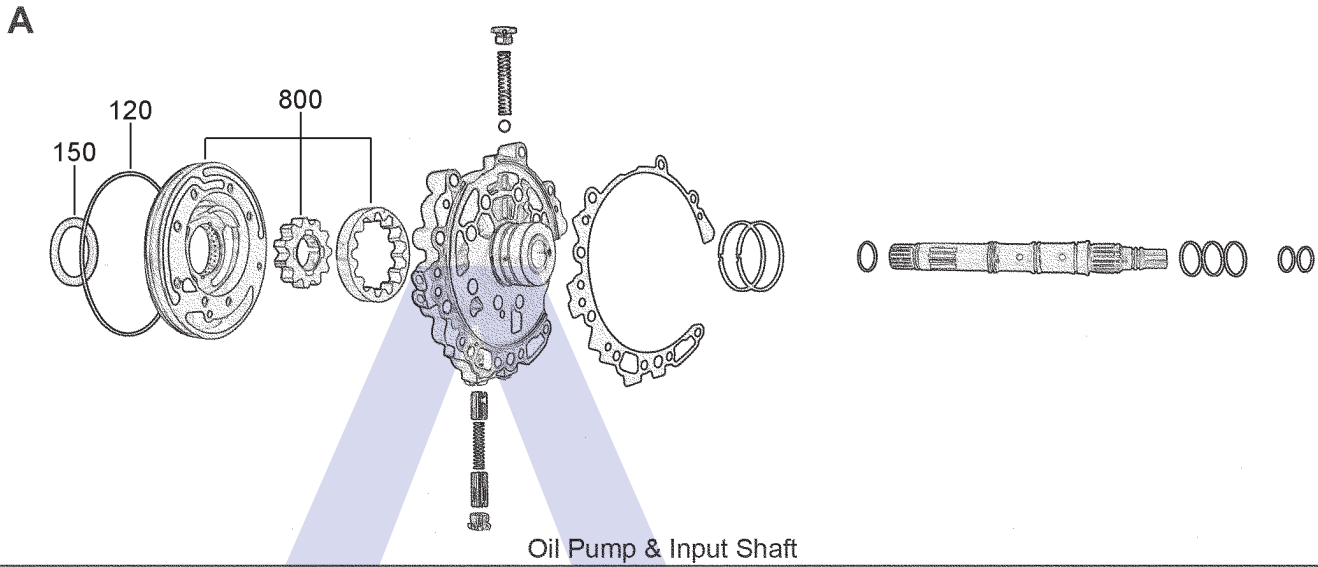

RE0F06A (F06A) (Nissan Primera, 'Almera Tino')

ECVT FWD (Electronic Control)

AUTOMATIC CHOICE

THE AUTOMATIC TRANSMISSION PARTS WAREHOUSE

RE0F06A (F06A) (Nissan Primera, 'Almera Tino') ECVT FWD (Electronic Control)

AUTOMATIC CHOICE

THE AUTOMATIC TRANSMISSION PARTS WAREHOUSE

E

Primary Drum (Bottom), Secondary Drum (Top) & Drive Belt

F

Valve Body, Casings & Related Parts

RE0F06A (F06A) (Nissan Primera, 'Almera Tino')

ECVT FWD (Electronic Control)

AUTOMATIC CHOICE

THE AUTOMATIC TRANSMISSION PARTS WAREHOUSE

ILL NO.	DESCRIPTION	YEARS	QTY	PART NO
KITS				
Kit	Overhaul (OEM) (Primera P12, 'Almera Tino')	96-06	1	PCVT.OHK01
Kit	Overhaul (Transtec) (Primera P12, 'Almera Tino')	96-06	1	PCVT.OHK02
Kit	Overhaul (Precision) (Primera P12, 'Almera Tino')	96-06	1	PCVT.OHK03
GASKETS				
101F	Oil Pan	96-06	1	PCVT.GAS01
RUBBER COMPONENTS				
120A	Pump 'O' Ring	96-06	1	PCVT.OR01
METAL CLAD SEALS				
150A	Input Seal	96-06	1	PCVT.MCS01
MOULDED PISTONS				
171C	Reverse Brake (172mm OD)	96-06	1	PCVT.PIS02
SEALING RINGS				
FRICTION PLATES				
250B	Forward Drive (128mm OD x 1.60mm x 36T) ..	96-06	5	PCVT.FRP01
251C	Reverse Brake (172mm OD x 1.60mm x 30T) ..	96-06	5	PCVT.FRP02
STEEL PLATES				
300B	Forward Drive (108mm ID x 1.60mm x 18T)	96-06	5	PCVT.STP01
301C	Reverse Brake (157mm ID x 1.60mm x 12T)	96-06	5	PCVT.STP03
PRESSURE PLATES				
400B	Forward Drive (108mm ID x 3.45mm x 18T)	96-06	1	PCVT.STP02
401C	Reverse Brake (157mm ID x 3.45mm x 12T)	96-06	1	PCVT.STP04
SPRINGS & CIRCLIPS				