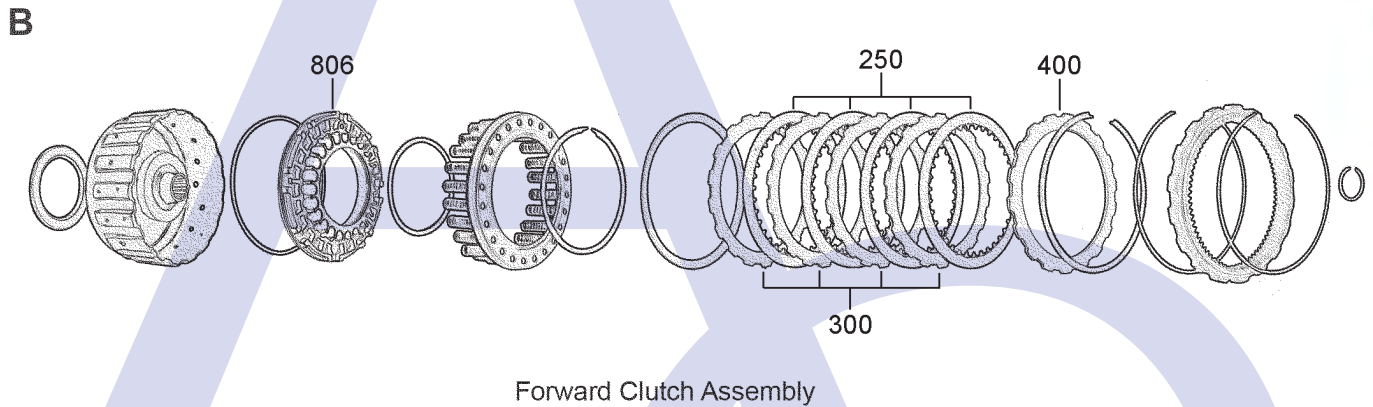

RE0F06A (F06A) (Nissan Primera, 'Almera Tino')

ECVT FWD (Electronic Control)

AUTOMATIC CHOICE

THE AUTOMATIC TRANSMISSION PARTS WAREHOUSE

RE0F06A (F06A) (Nissan Primera, 'Almera Tino') ECVT FWD (Electronic Control)

AUTOMATIC CHOICE

THE AUTOMATIC TRANSMISSION PARTS WAREHOUSE

E

Primary Drum (Bottom), Secondary Drum (Top) & Drive Belt

F

Valve Body, Casings & Related Parts

RE0F06A (F06A) (Nissan Primera, 'Almera Tino')

ECVT FWD (Electronic Control)

AUTOMATIC CHOICE

THE AUTOMATIC TRANSMISSION PARTS WAREHOUSE

ILL NO.	DESCRIPTION	YEARS	QTY	PART NO
KITS				
Kit	Overhaul (OEM) (Primera P12, 'Almera Tino')	96-06	1	PCVT.OHK01
Kit	Overhaul (Transtec) (Primera P12, 'Almera Tino')	96-06	1	PCVT.OHK02
Kit	Overhaul (Precision) (Primera P12, 'Almera Tino')	96-06	1	PCVT.OHK03
GASKETS				
101F	Oil Pan	96-06	1	PCVT.GAS01
RUBBER COMPONENTS				
120A	Pump 'O' Ring	96-06	1	PCVT.OR01
METAL CLAD SEALS				
150A	Input Seal	96-06	1	PCVT.MCS01
MOULDED PISTONS				
171C	Reverse Brake (172mm OD)	96-06	1	PCVT.PIS02
SEALING RINGS				
FRICTION PLATES				
250B	Forward Drive (128mm OD x 1.60mm x 36T) ..	96-06	5	PCVT.FRP01
251C	Reverse Brake (172mm OD x 1.60mm x 30T) ..	96-06	5	PCVT.FRP02
STEEL PLATES				
300B	Forward Drive (108mm ID x 1.60mm x 18T)	96-06	5	PCVT.STP01
301C	Reverse Brake (157mm ID x 1.60mm x 12T)	96-06	5	PCVT.STP03
PRESSURE PLATES				
400B	Forward Drive (108mm ID x 3.45mm x 18T)	96-06	1	PCVT.STP02
401C	Reverse Brake (157mm ID x 3.45mm x 12T)	96-06	1	PCVT.STP04
SPRINGS & CIRCLIPS				