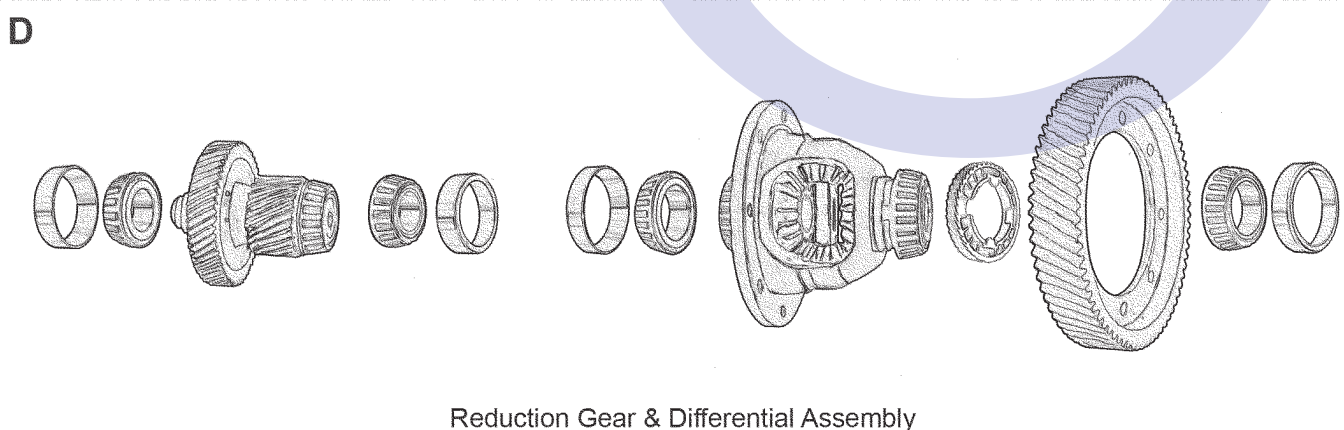

RE0F06A (F06A) (Nissan Primera, 'Almera Tino')

ECVT FWD (Electronic Control)

AUTOMATIC CHOICE

THE AUTOMATIC TRANSMISSION PARTS WAREHOUSE

RE0F06A (F06A) (Nissan Primera, 'Almera Tino') ECVT FWD (Electronic Control)

AUTOMATIC CHOICE

THE AUTOMATIC TRANSMISSION PARTS WAREHOUSE

E

Primary Drum (Bottom), Secondary Drum (Top) & Drive Belt

F

Valve Body, Casings & Related Parts

RE0F06A (F06A) (Nissan Primera, 'Almera Tino')

ECVT FWD (Electronic Control)

AUTOMATIC CHOICE

THE AUTOMATIC TRANSMISSION PARTS WAREHOUSE

ILL NO.	DESCRIPTION	YEARS	QTY	PART NO
KITS				
Kit	Overhaul (OEM) (Primera P12, 'Almera Tino')	96-06	1	PCVT.OHK01
Kit	Overhaul (Transtec) (Primera P12, 'Almera Tino')	96-06	1	PCVT.OHK02
Kit	Overhaul (Precision) (Primera P12, 'Almera Tino')	96-06	1	PCVT.OHK03
GASKETS				
101F	Oil Pan	96-06	1	PCVT.GAS01
RUBBER COMPONENTS				
120A	Pump 'O' Ring	96-06	1	PCVT.OR01
METAL CLAD SEALS				
150A	Input Seal	96-06	1	PCVT.MCS01
MOULDED PISTONS				
171C	Reverse Brake (172mm OD)	96-06	1	PCVT.PIS02
SEALING RINGS				
FRICTION PLATES				
250B	Forward Drive (128mm OD x 1.60mm x 36T) ..	96-06	5	PCVT.FRP01
251C	Reverse Brake (172mm OD x 1.60mm x 30T) ..	96-06	5	PCVT.FRP02
STEEL PLATES				
300B	Forward Drive (108mm ID x 1.60mm x 18T)	96-06	5	PCVT.STP01
301C	Reverse Brake (157mm ID x 1.60mm x 12T)	96-06	5	PCVT.STP03
PRESSURE PLATES				
400B	Forward Drive (108mm ID x 3.45mm x 18T)	96-06	1	PCVT.STP02
401C	Reverse Brake (157mm ID x 3.45mm x 12T)	96-06	1	PCVT.STP04
SPRINGS & CIRCLIPS				