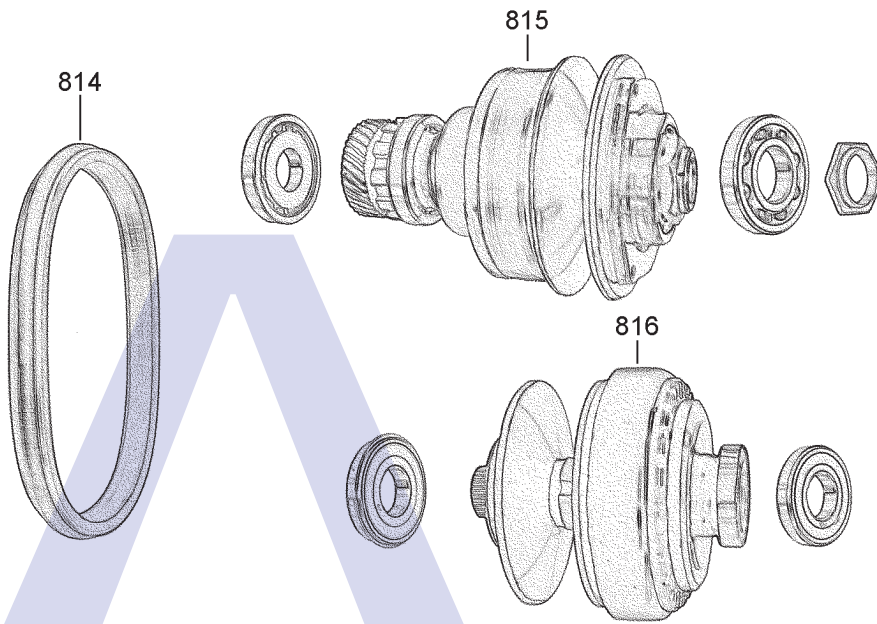

RE0F06A (F06A) (Nissan Primera, 'Almera Tino')

ECVT FWD (Electronic Control)

AUTOMATIC CHOICE

THE AUTOMATIC TRANSMISSION PARTS WAREHOUSE

RE0F06A (F06A) (Nissan Primera, 'Almera Tino') ECVT FWD (Electronic Control)

AUTOMATIC CHOICE

THE AUTOMATIC TRANSMISSION PARTS WAREHOUSE

E

Primary Drum (Bottom), Secondary Drum (Top) & Drive Belt

F

Valve Body, Casings & Related Parts

RE0F06A (F06A) (Nissan Primera, 'Almera Tino')

ECVT FWD (Electronic Control)

AUTOMATIC CHOICE

THE AUTOMATIC TRANSMISSION PARTS WAREHOUSE

ILL NO.	DESCRIPTION	YEARS	QTY	PART NO
KITS				
Kit	Overhaul (OEM) (Primera P12, 'Almera Tino')	96-06	1	PCVT.OHK01
Kit	Overhaul (Transtec) (Primera P12, 'Almera Tino')	96-06	1	PCVT.OHK02
Kit	Overhaul (Precision) (Primera P12, 'Almera Tino')	96-06	1	PCVT.OHK03
GASKETS				
101F	Oil Pan	96-06	1	PCVT.GAS01
RUBBER COMPONENTS				
120A	Pump 'O' Ring	96-06	1	PCVT.OR01
METAL CLAD SEALS				
150A	Input Seal	96-06	1	PCVT.MCS01
MOULDED PISTONS				
171C	Reverse Brake (172mm OD)	96-06	1	PCVT.PIS02
SEALING RINGS				
FRICTION PLATES				
250B	Forward Drive (128mm OD x 1.60mm x 36T) ..	96-06	5	PCVT.FRP01
251C	Reverse Brake (172mm OD x 1.60mm x 30T) ..	96-06	5	PCVT.FRP02
STEEL PLATES				
300B	Forward Drive (108mm ID x 1.60mm x 18T)	96-06	5	PCVT.STP01
301C	Reverse Brake (157mm ID x 1.60mm x 12T)	96-06	5	PCVT.STP03
PRESSURE PLATES				
400B	Forward Drive (108mm ID x 3.45mm x 18T)	96-06	1	PCVT.STP02
401C	Reverse Brake (157mm ID x 3.45mm x 12T)	96-06	1	PCVT.STP04
SPRINGS & CIRCLIPS				