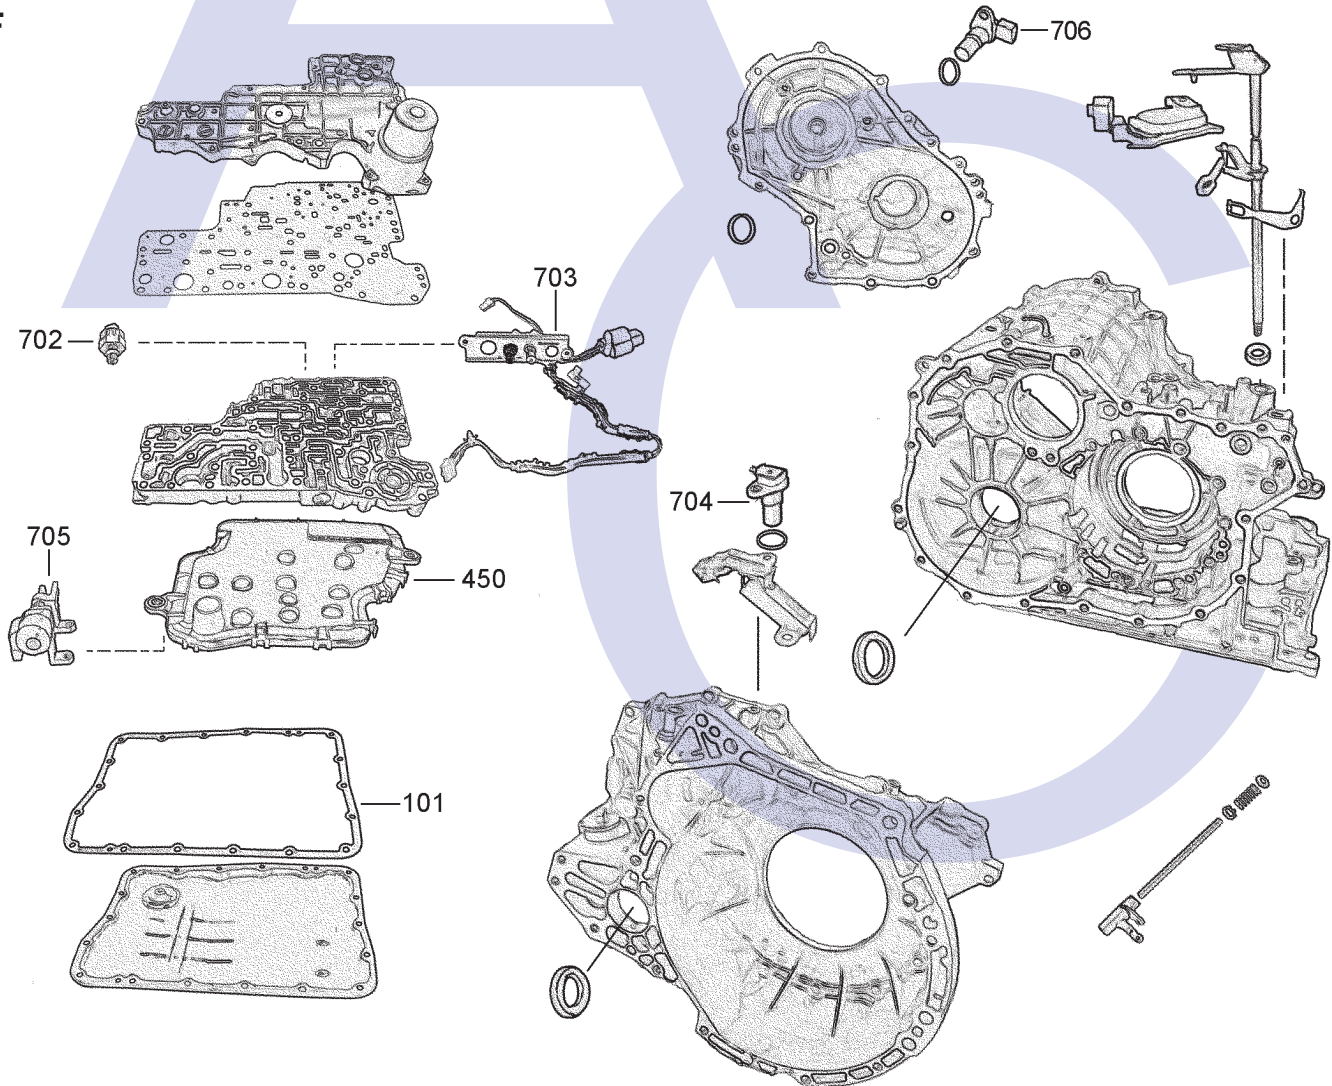

AUTOMATIC CHOICE

THE AUTOMATIC TRANSMISSION PARTS WAREHOUSE

E

Primary Drum (Bottom), Secondary Drum (Top) & Drive Belt

F

Valve Body, Casings & Related Parts

RE0F06A (F06A) (Nissan Primera, 'Almera Tino')

ECVT FWD (Electronic Control)

AUTOMATIC CHOICE

THE AUTOMATIC TRANSMISSION PARTS WAREHOUSE

ILL NO.	DESCRIPTION	YEARS	QTY	PART NO
KITS				
Kit	Overhaul (OEM) (Primera P12, 'Almera Tino')	96-06	1	PCVT.OHK01
Kit	Overhaul (Transtec) (Primera P12, 'Almera Tino')	96-06	1	PCVT.OHK02
Kit	Overhaul (Precision) (Primera P12, 'Almera Tino')	96-06	1	PCVT.OHK03
GASKETS				
101F	Oil Pan	96-06	1	PCVT.GAS01
RUBBER COMPONENTS				
120A	Pump 'O' Ring	96-06	1	PCVT.OR01
METAL CLAD SEALS				
150A	Input Seal	96-06	1	PCVT.MCS01
MOULDED PISTONS				
171C	Reverse Brake (172mm OD)	96-06	1	PCVT.PIS02
SEALING RINGS				
FRICTION PLATES				
250B	Forward Drive (128mm OD x 1.60mm x 36T) ..	96-06	5	PCVT.FRP01
251C	Reverse Brake (172mm OD x 1.60mm x 30T) ..	96-06	5	PCVT.FRP02
STEEL PLATES				
300B	Forward Drive (108mm ID x 1.60mm x 18T)	96-06	5	PCVT.STP01
301C	Reverse Brake (157mm ID x 1.60mm x 12T)	96-06	5	PCVT.STP03
PRESSURE PLATES				
400B	Forward Drive (108mm ID x 3.45mm x 18T)	96-06	1	PCVT.STP02
401C	Reverse Brake (157mm ID x 3.45mm x 12T)	96-06	1	PCVT.STP04
SPRINGS & CIRCLIPS				