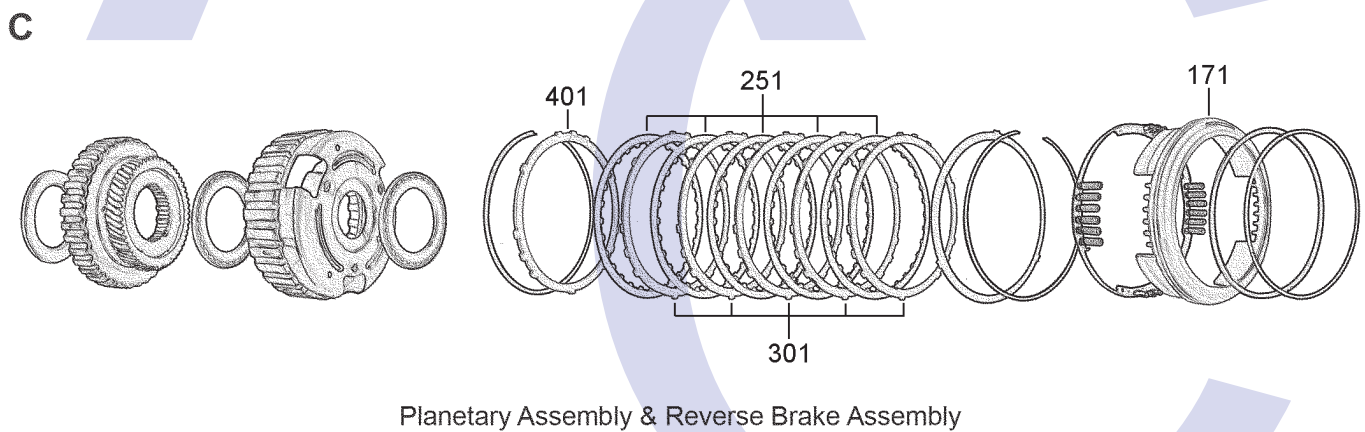

RE0F06A (F06A) (Nissan Primera, 'Almera Tino')

ECVT FWD (Electronic Control)

AUTOMATIC CHOICE

THE AUTOMATIC TRANSMISSION PARTS WAREHOUSE

RE0F06A (F06A) (Nissan Primera, 'Almera Tino') ECVT FWD (Electronic Control)

AUTOMATIC CHOICE

THE AUTOMATIC TRANSMISSION PARTS WAREHOUSE

E

Primary Drum (Bottom), Secondary Drum (Top) & Drive Belt

F

Valve Body, Casings & Related Parts

RE0F06A (F06A) (Nissan Primera, 'Almera Tino')

ECVT FWD (Electronic Control)

AUTOMATIC CHOICE

THE AUTOMATIC TRANSMISSION PARTS WAREHOUSE

ILL NO.	DESCRIPTION	YEARS	QTY	PART NO
KITS				
Kit	Overhaul (OEM) (Primera P12, 'Almera Tino')	96-06	1	PCVT.OHK01
Kit	Overhaul (Transtec) (Primera P12, 'Almera Tino')	96-06	1	PCVT.OHK02
Kit	Overhaul (Precision) (Primera P12, 'Almera Tino')	96-06	1	PCVT.OHK03
GASKETS				
101F	Oil Pan	96-06	1	PCVT.GAS01
RUBBER COMPONENTS				
120A	Pump 'O' Ring	96-06	1	PCVT.OR01
METAL CLAD SEALS				
150A	Input Seal	96-06	1	PCVT.MCS01
MOULDED PISTONS				
171C	Reverse Brake (172mm OD)	96-06	1	PCVT.PIS02
SEALING RINGS				
FRICTION PLATES				
250B	Forward Drive (128mm OD x 1.60mm x 36T) ..	96-06	5	PCVT.FRP01
251C	Reverse Brake (172mm OD x 1.60mm x 30T) ..	96-06	5	PCVT.FRP02
STEEL PLATES				
300B	Forward Drive (108mm ID x 1.60mm x 18T)	96-06	5	PCVT.STP01
301C	Reverse Brake (157mm ID x 1.60mm x 12T)	96-06	5	PCVT.STP03
PRESSURE PLATES				
400B	Forward Drive (108mm ID x 3.45mm x 18T)	96-06	1	PCVT.STP02
401C	Reverse Brake (157mm ID x 3.45mm x 12T)	96-06	1	PCVT.STP04
SPRINGS & CIRCLIPS				